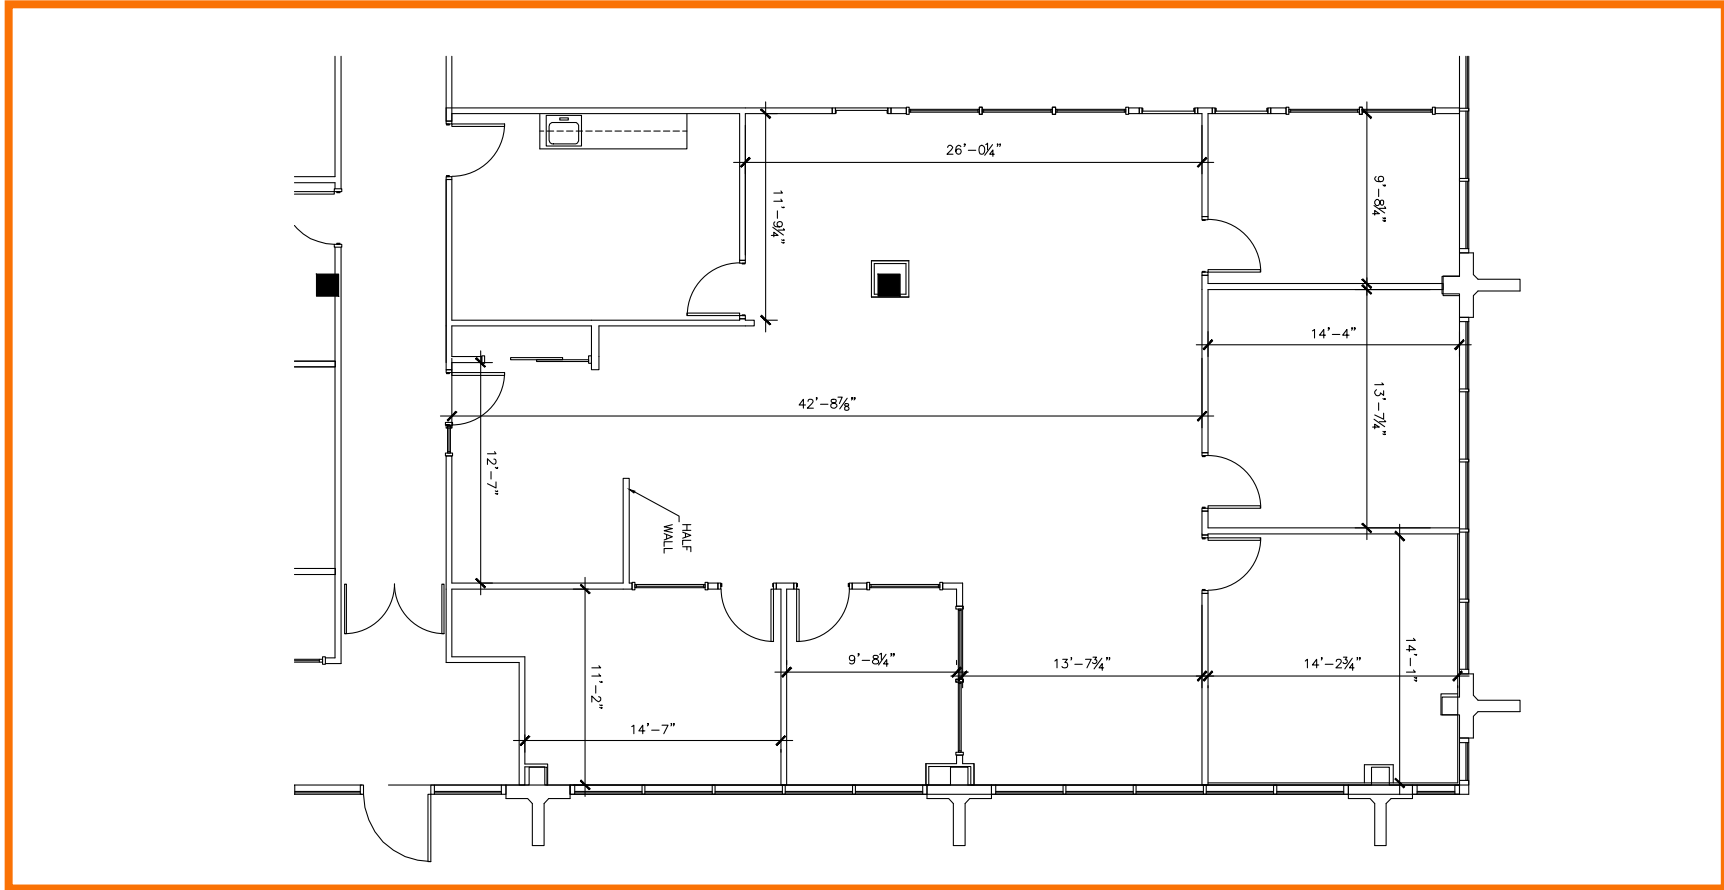

FLOOR PLANS First Floor

999 East Touhy

Suite 170 | SF: 2,523

For information contact:
IGNACIO FELLER
Commercial Real Estate Director
(847) 777-9513
ifeller@ohareoffices.com
OhareOffices.com