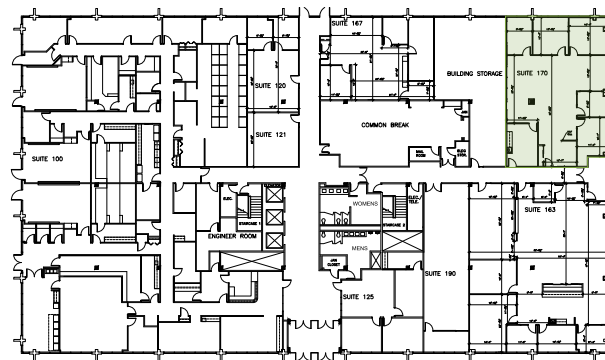

FLOOR PLANS First Floor

999 East Touhy

Suite 170 | SF: 2,523

For information contact:
IGNACIO FELLER
Commercial Real Estate Director
(847) 777-9513
ifeller@ohareoffices.com
OhareOffices.com