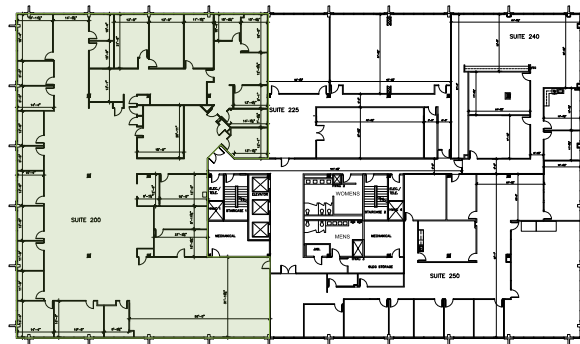

FLOOR PLANS Second Floor

999 East Touhy

Suite 200 | SF: 13,772

For information contact:
IGNACIO FELLER
Commercial Real Estate Director
(847) 777-9513
ifeller@ohareoffices.com
OhareOffices.com