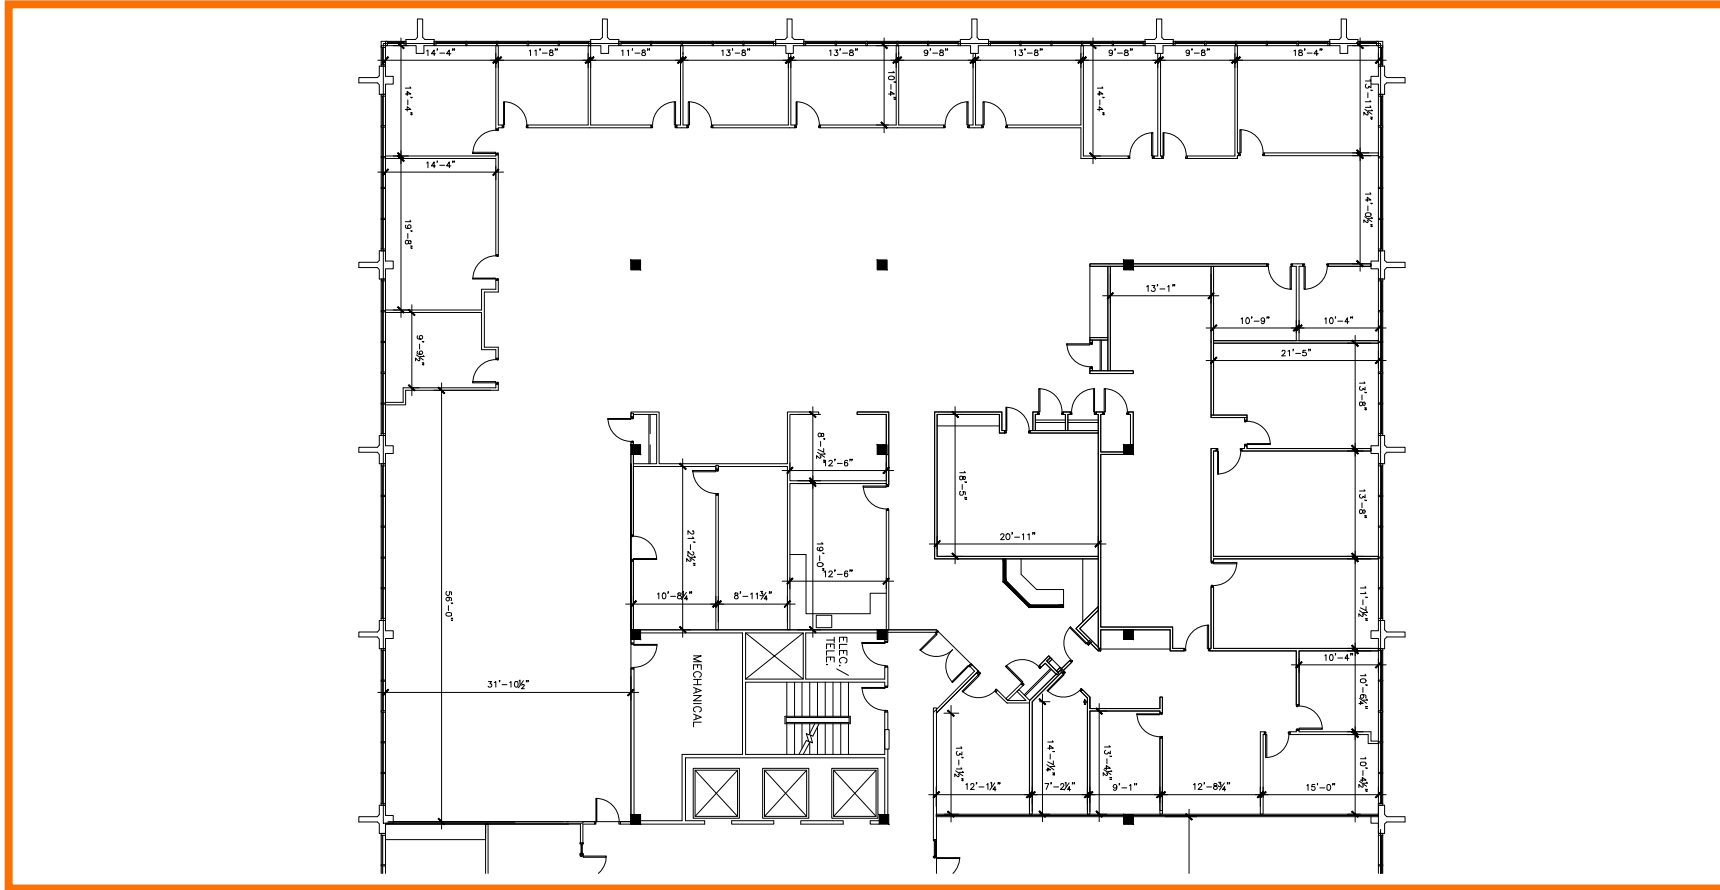

FLOOR PLANS Second Floor

999 East Touhy

Suite 200 | SF: 13,772

For information contact:
IGNACIO FELLER
Commercial Real Estate Director
(847) 777-9513
ifeller@ohareoffices.com
OhareOffices.com