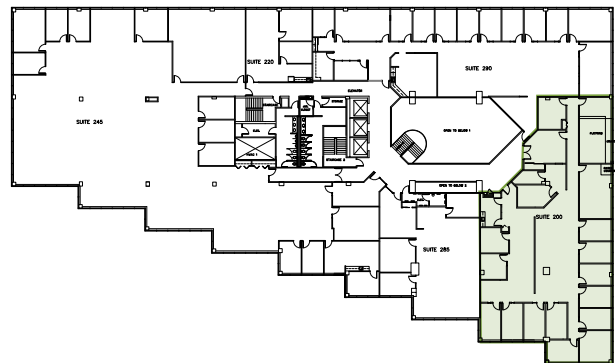

FLOOR PLANS Second Floor

1011 East Touhy

Suite 200 | SF: 7,352

For information contact:
IGNACIO FELLER
Commercial Real Estate Director
(847) 777-9513
ifeller@ohareoffices.com
OhareOffices.com