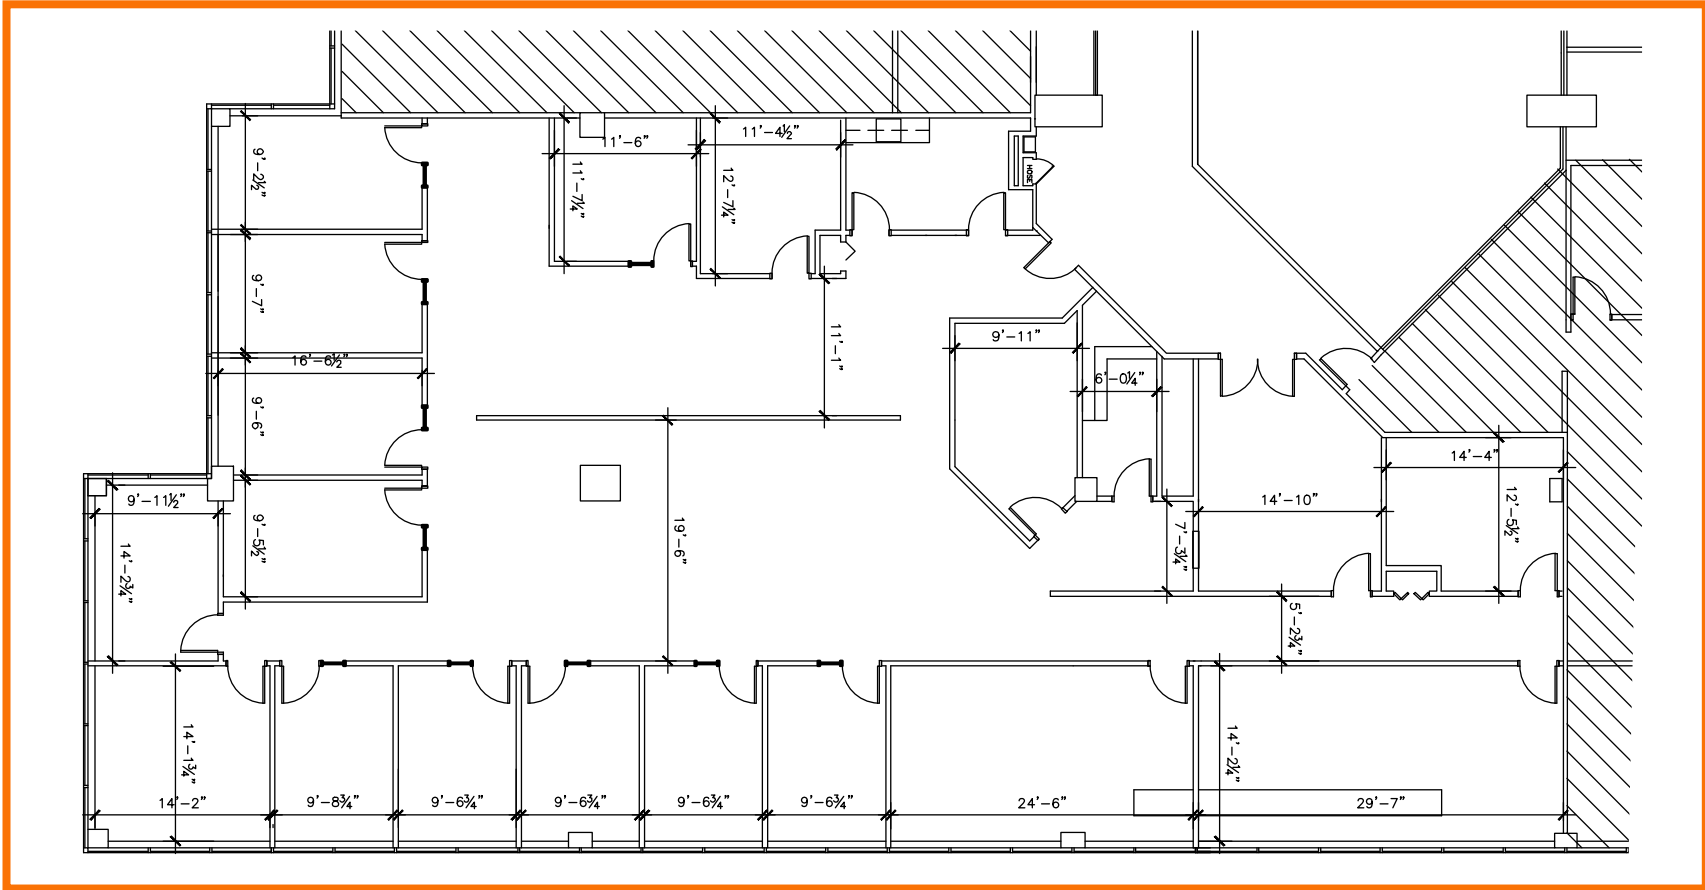

FLOOR PLANS Second Floor

1011 East Touhy

Suite 200 | SF: 7,352

For information contact:
IGNACIO FELLER
Commercial Real Estate Director
(847) 777-9513
ifeller@ohareoffices.com
OhareOffices.com