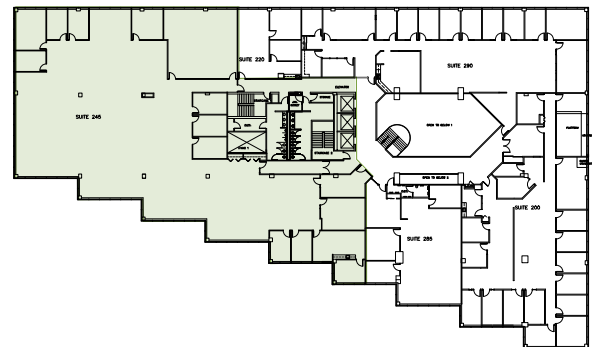

FLOOR PLANS Second Floor

1011 East Touhy

Suite 245 | SF: 15,180

For information contact:
IGNACIO FELLER
Commercial Real Estate Director
(847) 777-9513
ifeller@ohareoffices.com
OhareOffices.com