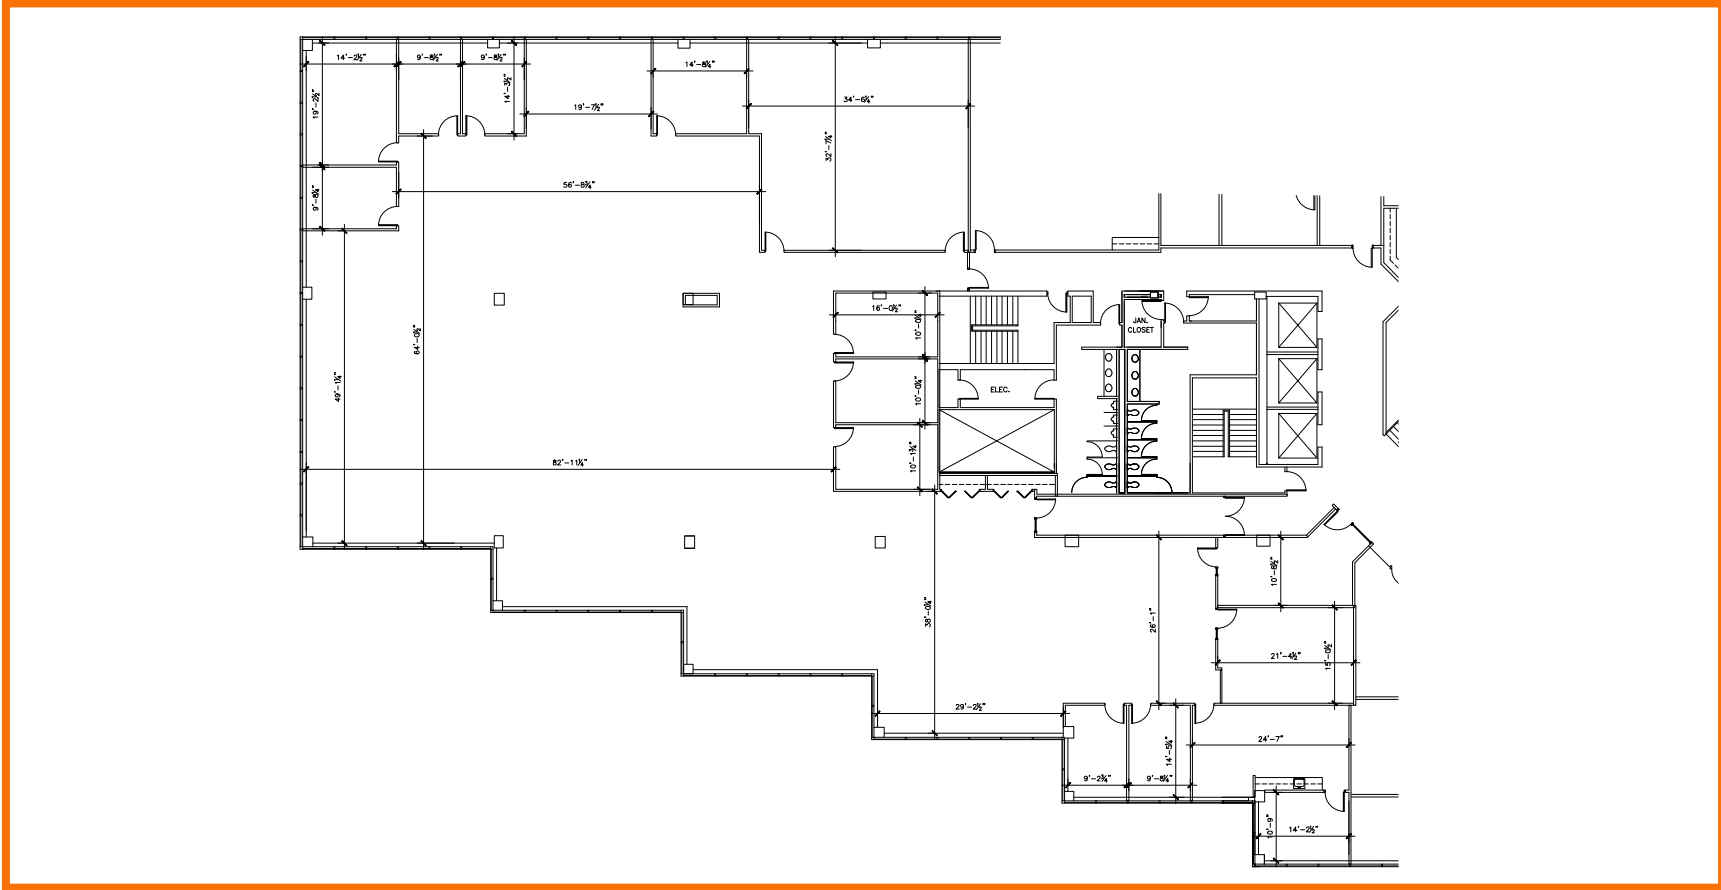

FLOOR PLANS Second Floor

1011 East Touhy

Suite 245 | SF: 15,180

For information contact:
IGNACIO FELLER
Commercial Real Estate Director
(847) 777-9513
ifeller@ohareoffices.com
OhareOffices.com