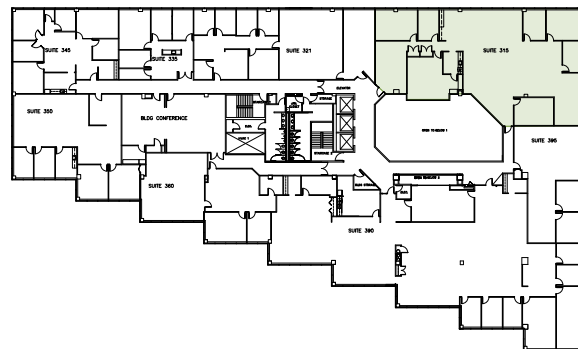

FLOOR PLANS Third Floor

1011 East Touhy

Suite 315 | SF: 5,881

- Second-generation office space with existing layout in place
- Click to take a Virtual Tour

For information contact:
IGNACIO FELLER

Commercial Real Estate Director
(847) 777-9513
ifeller@ohareoffices.com
OhareOffices.com