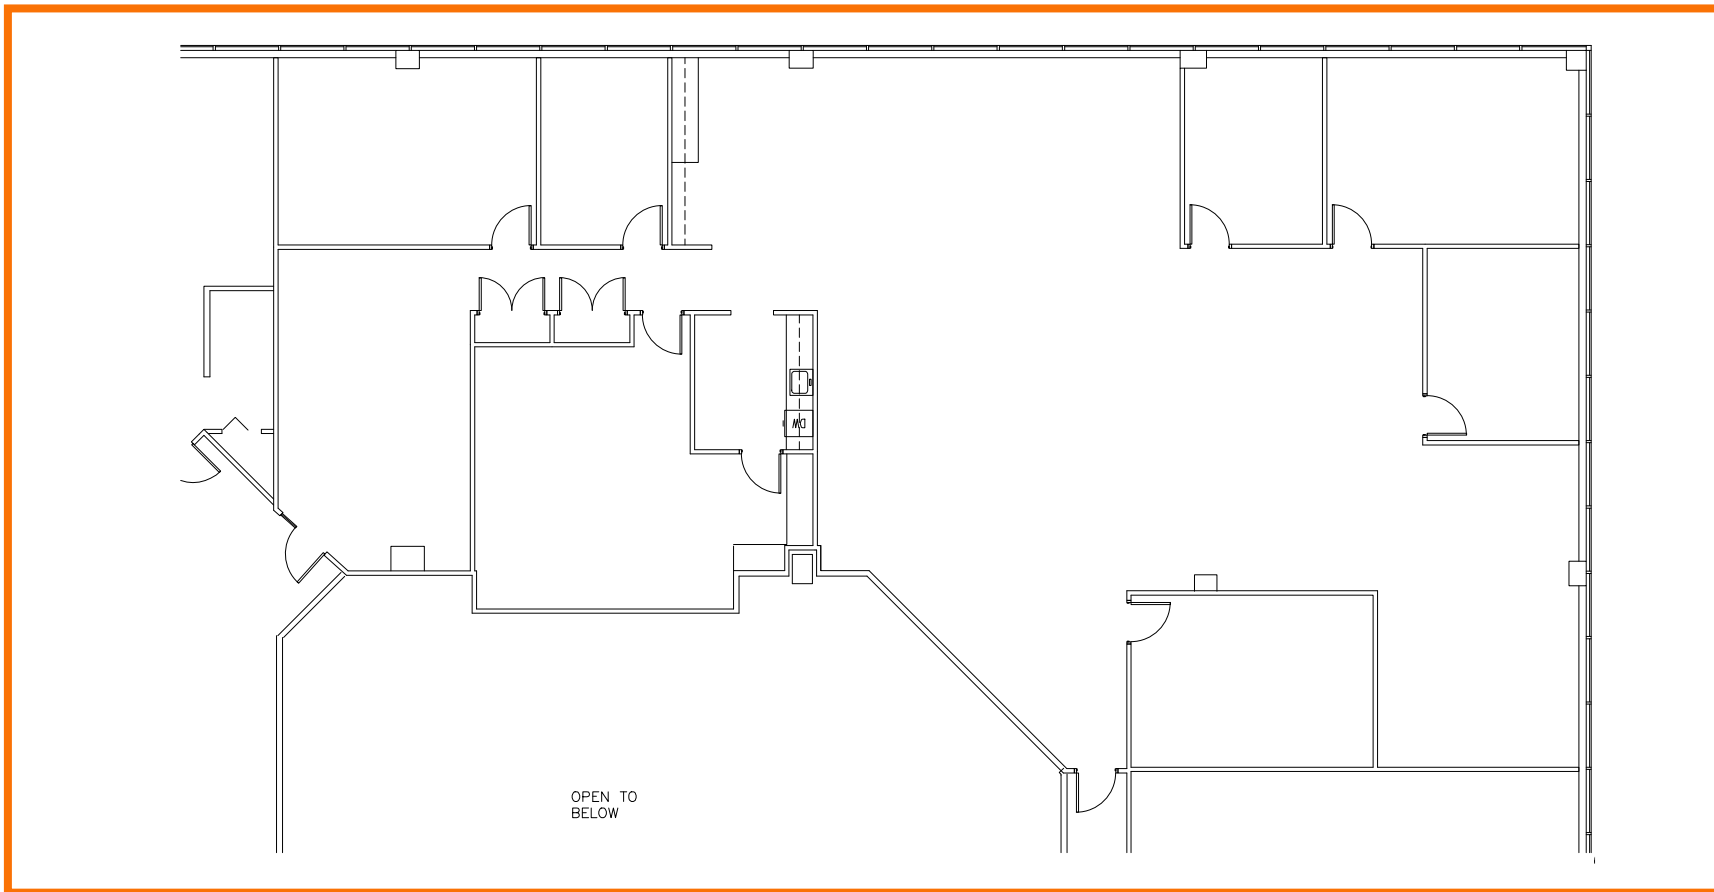

FLOOR PLANS Third Floor

1011 East Touhy

Suite 315 | SF: 5,881

- Second-generation office space with existing layout in place
- Click to take a Virtual Tour

For information contact:
IGNACIO FELLER

Commercial Real Estate Director
(847) 777-9513
ifeller@ohareoffices.com
OhareOffices.com