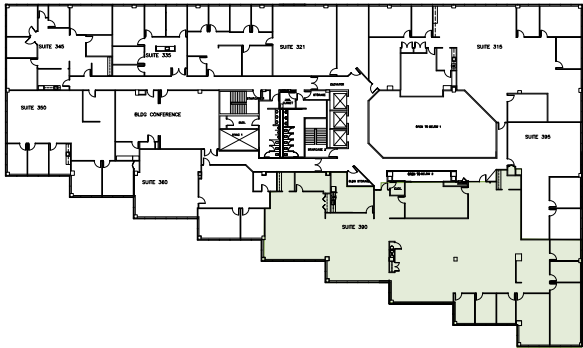

FLOOR PLANS Third Floor

1011 East Touhy

Suite 390 | SF: 9,620

For information contact:
IGNACIO FELLER
Commercial Real Estate Director
(847) 777-9513
ifeller@ohareoffices.com
OhareOffices.com