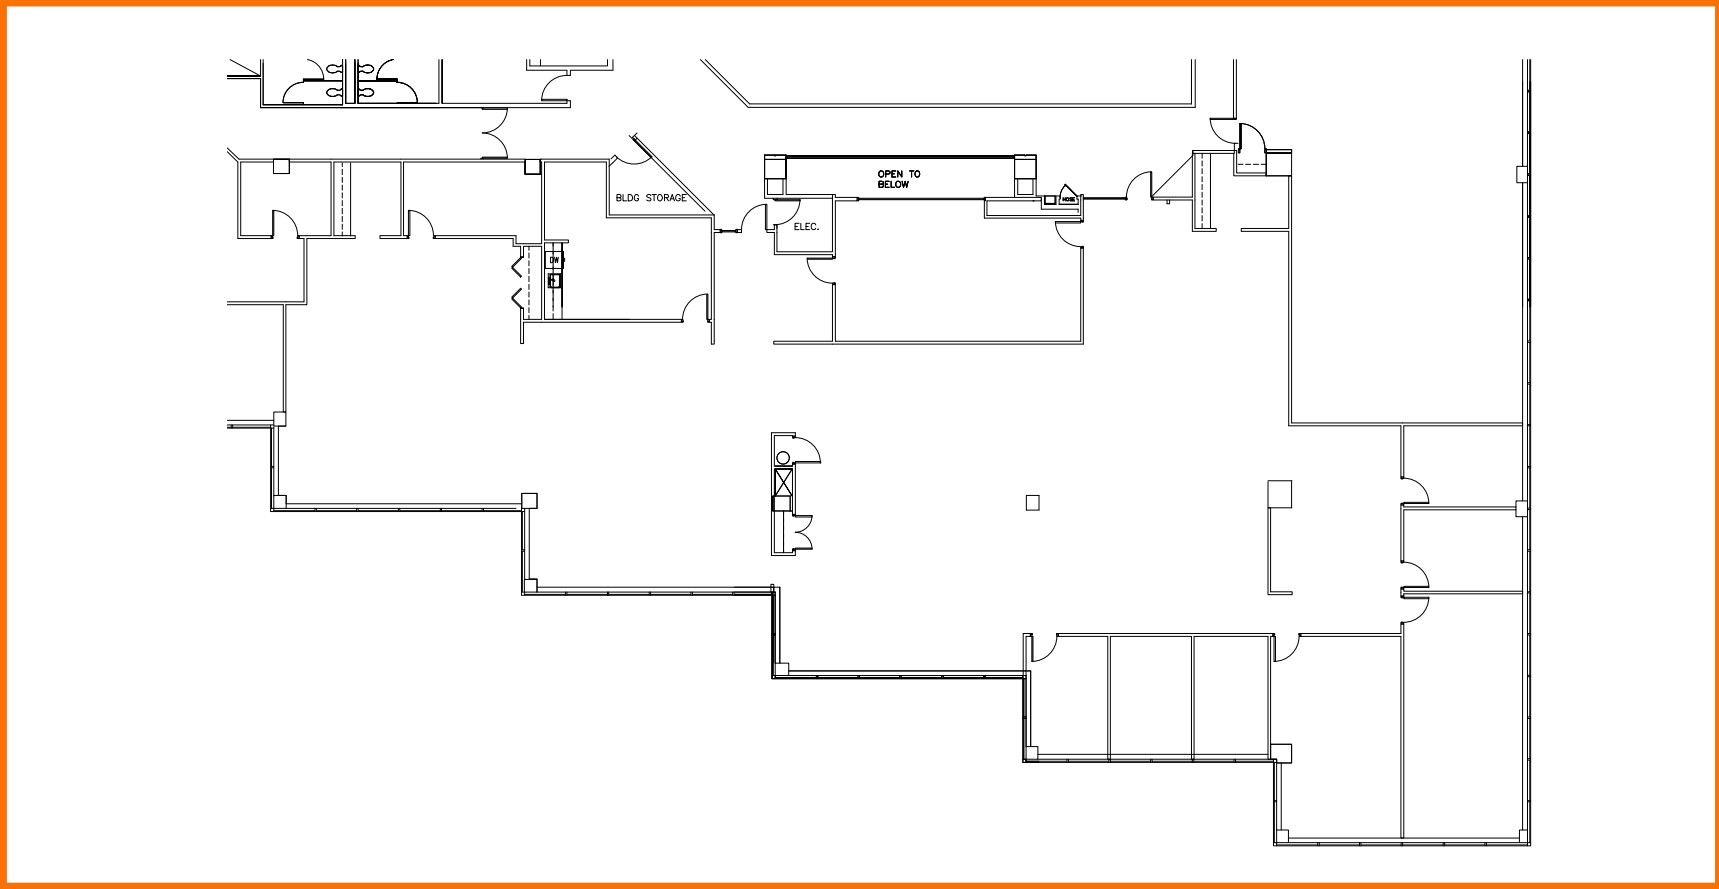

FLOOR PLANS Third Floor

1011 East Touhy

Suite 390 | SF: 9,620

For information contact:
IGNACIO FELLER
Commercial Real Estate Director
(847) 777-9513
ifeller@ohareoffices.com
OhareOffices.com