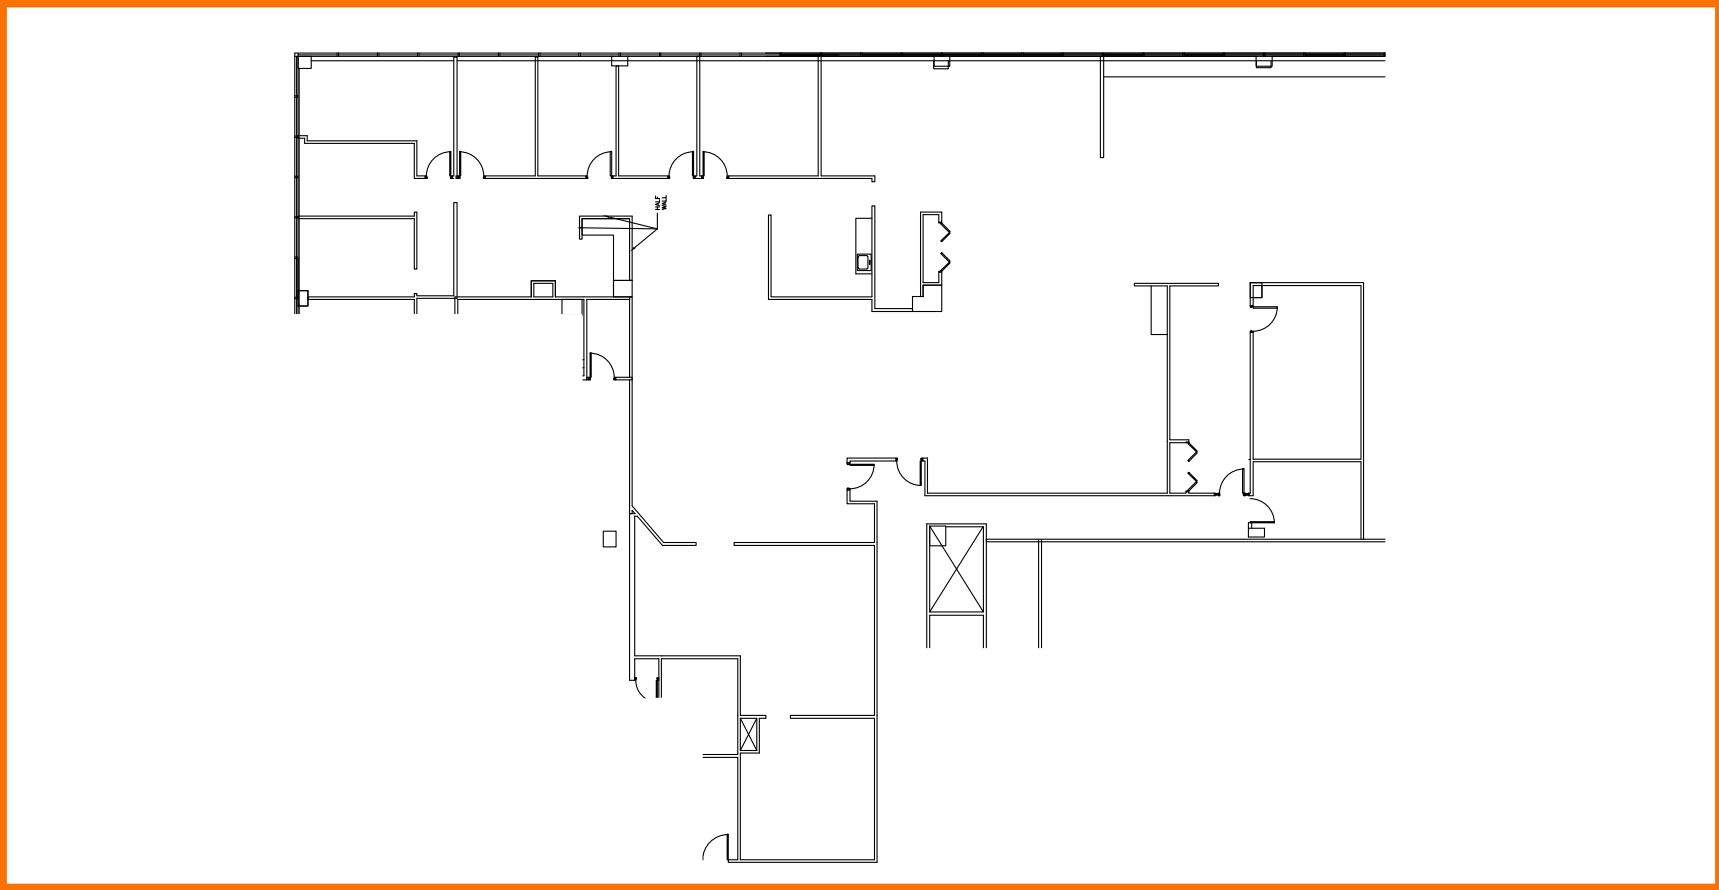

# FLOOR PLANS Fourth Floor

1011 East Touhy

Suite 400 | SF: 10,689

**For information contact:**  
**IGNACIO FELLER**  
Commercial Real Estate Director  
(847) 777-9513  
ifeller@ohareoffices.com  
OhareOffices.com