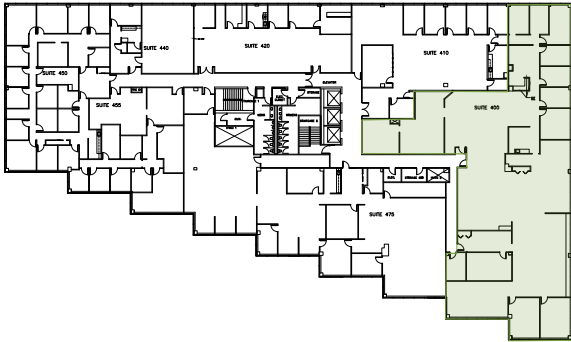

# FLOOR PLANS Fourth Floor

1011 East Touhy

Suite 400 | SF: 10,689

**For information contact:**  
**IGNACIO FELLER**  
Commercial Real Estate Director  
(847) 777-9513  
ifeller@ohareoffices.com  
OhareOffices.com