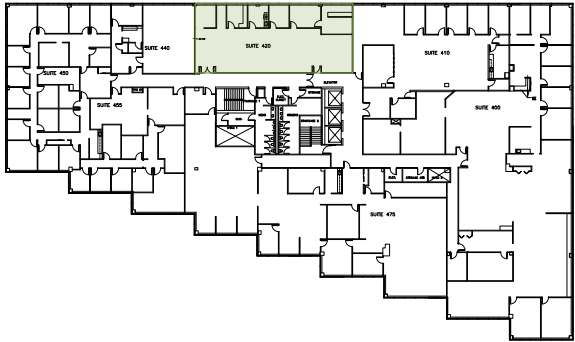

FLOOR PLANS Fourth Floor

1011 East Touhy

Suite 420 | SF: 3,048

For information contact:
IGNACIO FELLER
Commercial Real Estate Director
(847) 777-9513
ifeller@ohareoffices.com
OhareOffices.com