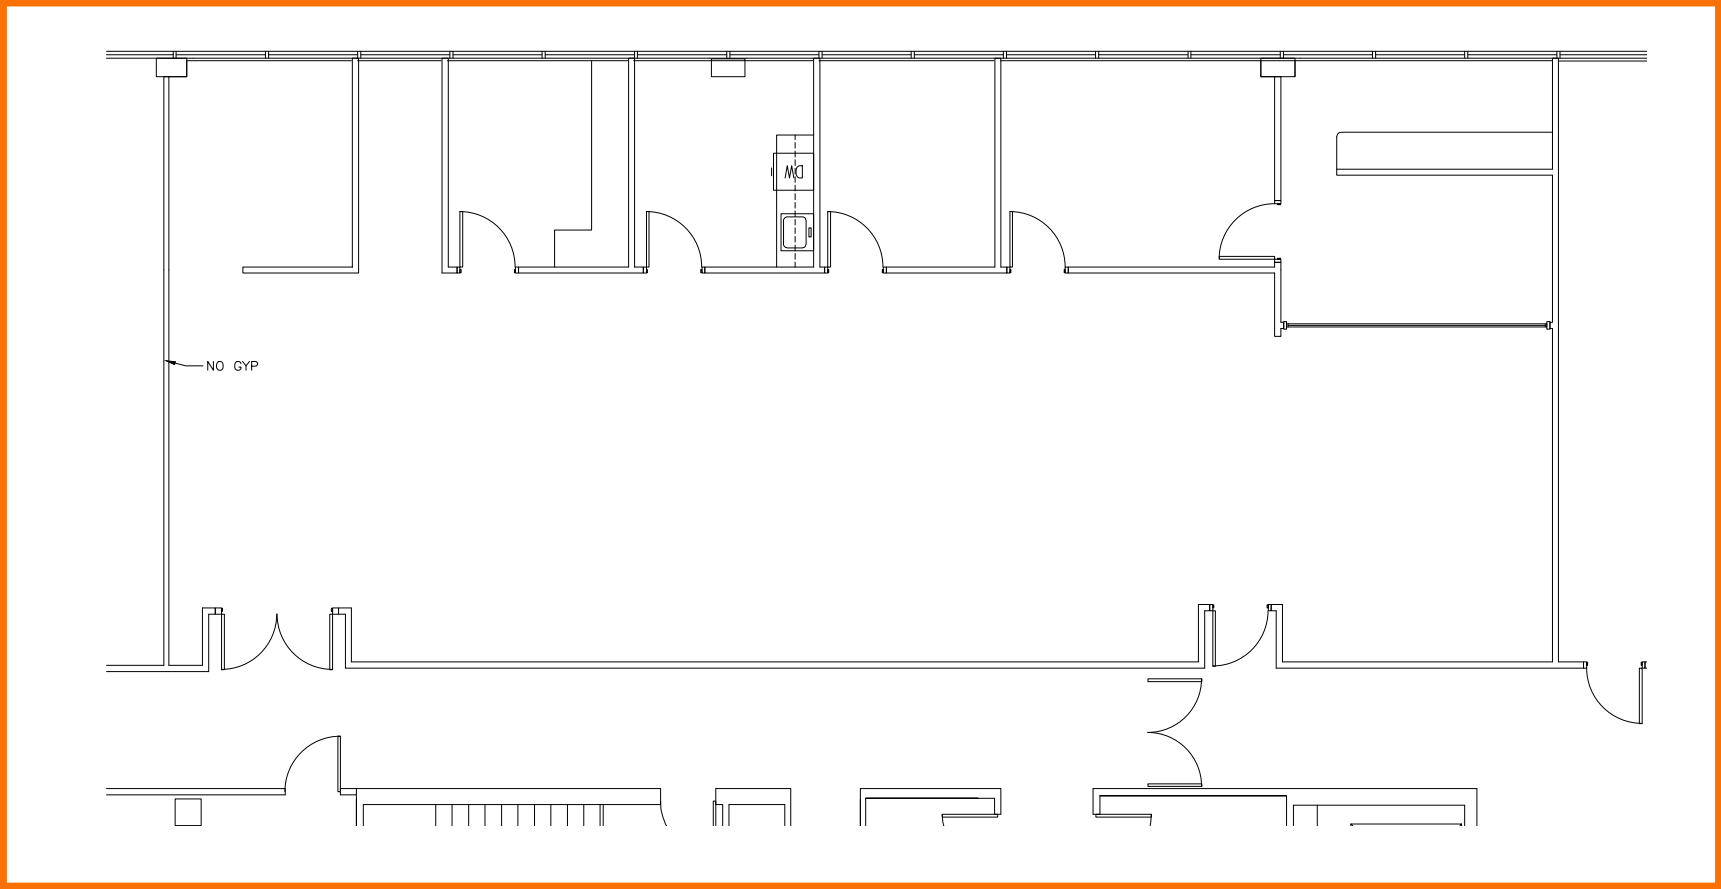

FLOOR PLANS Fourth Floor

1011 East Touhy

Suite 420 | SF: 3,048

For information contact:
IGNACIO FELLER
Commercial Real Estate Director
(847) 777-9513
ifeller@ohareoffices.com
OhareOffices.com