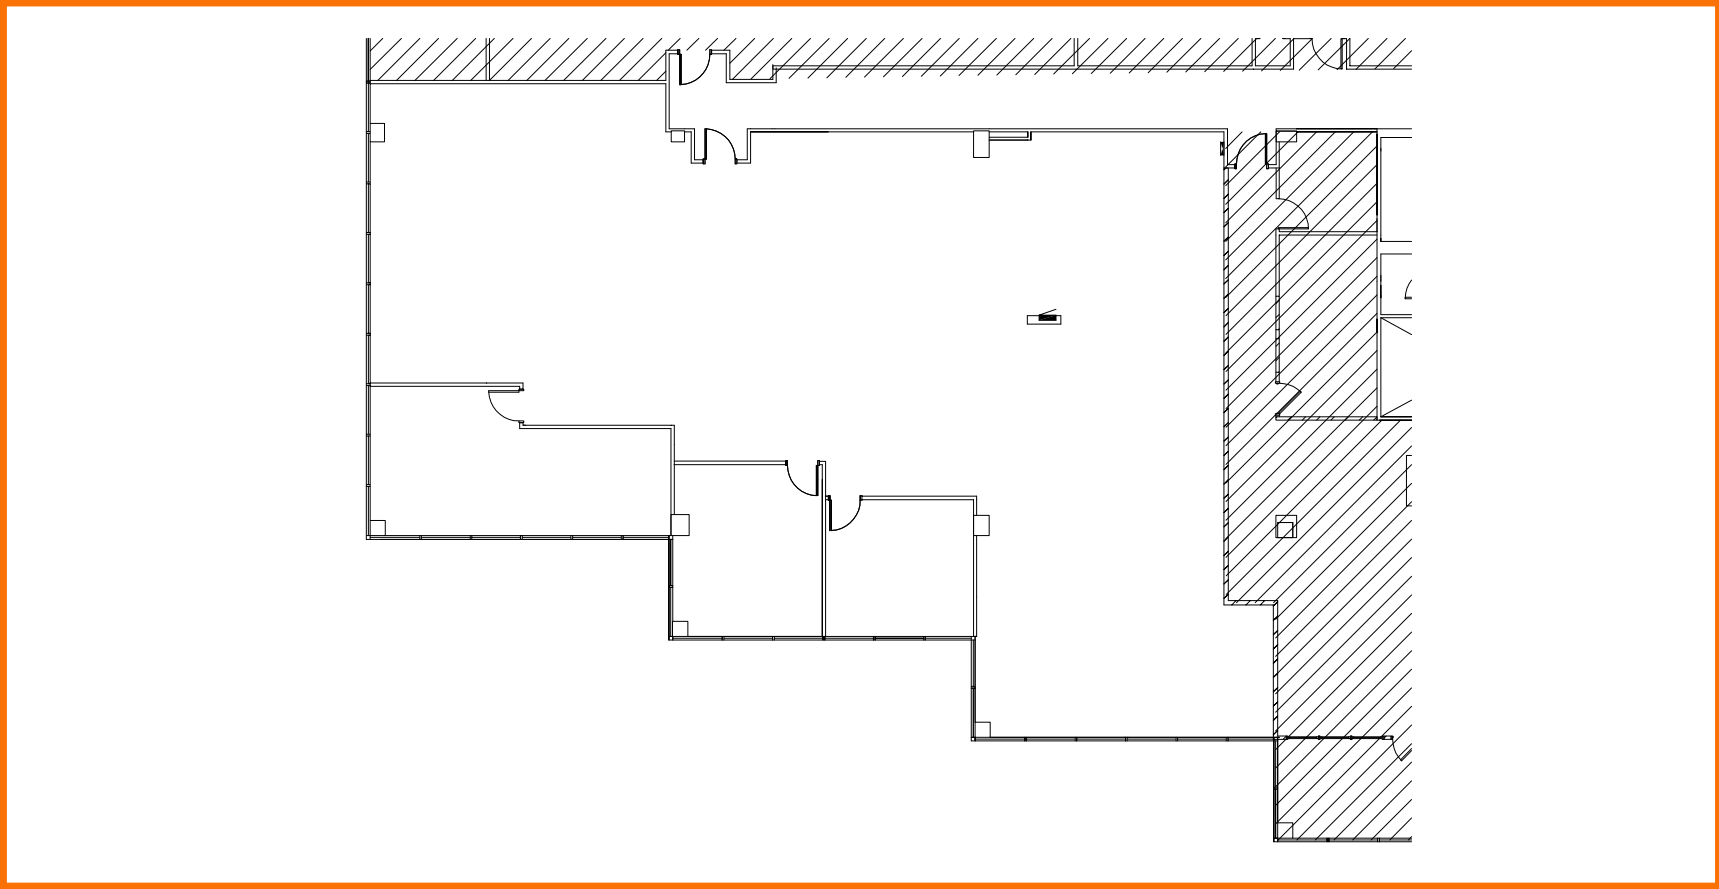

FLOOR PLANS Fifth Floor

1011 East Touhy

Suite 525 | SF: 5,441

For information contact:
IGNACIO FELLER
Commercial Real Estate Director
(847) 777-9513
ifeller@ohareoffices.com
OhareOffices.com