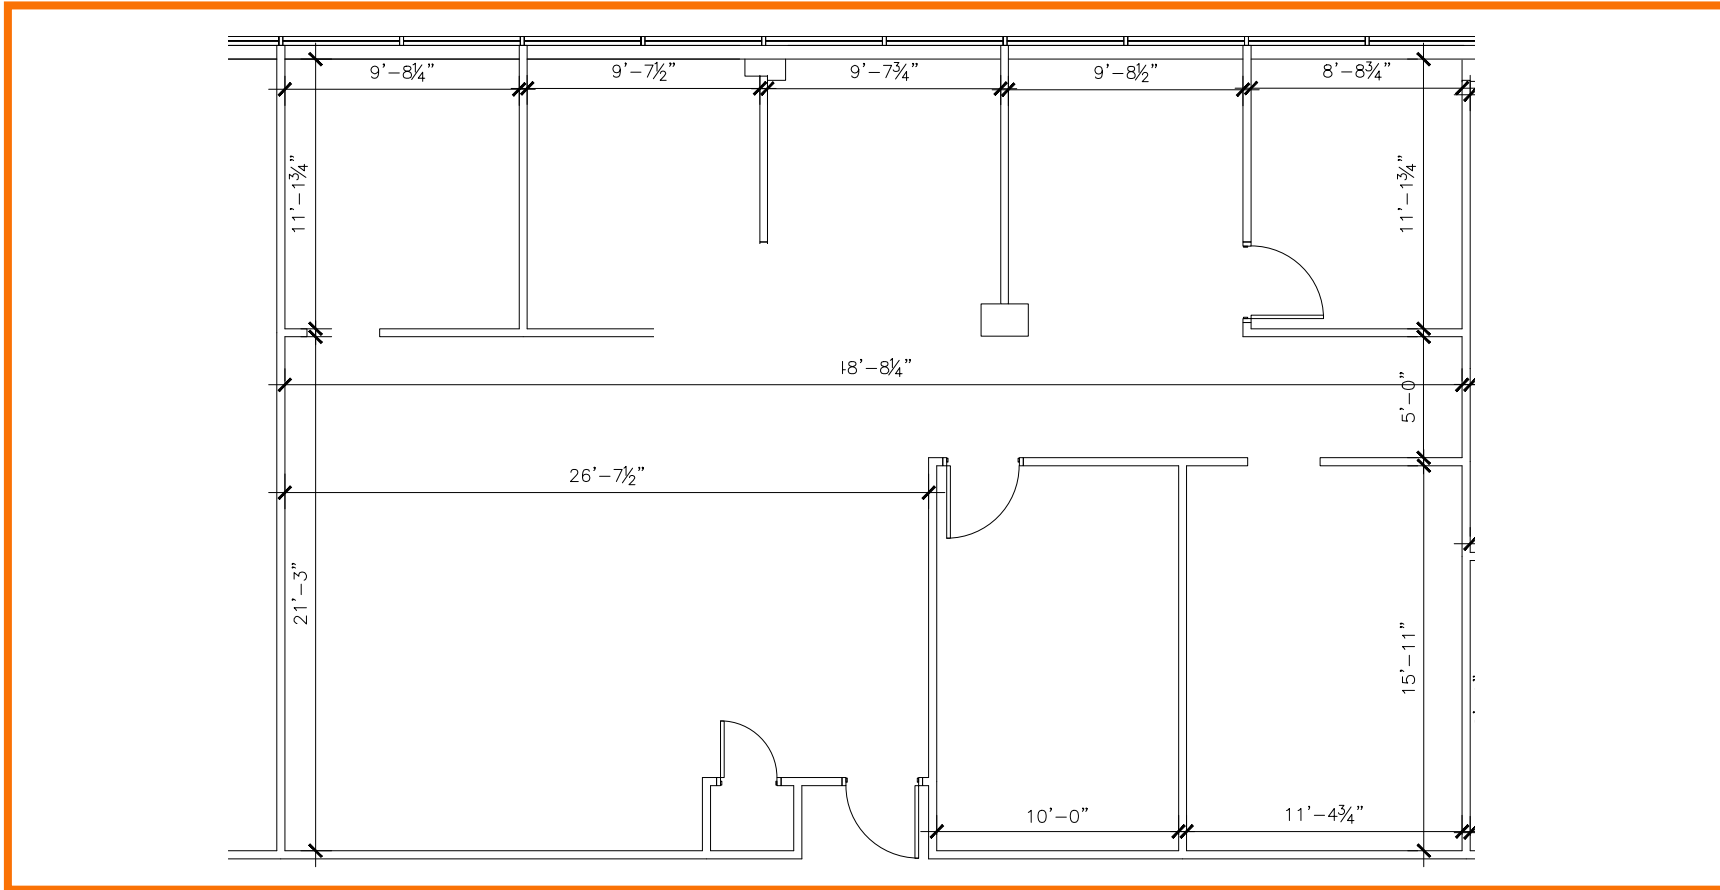

FLOOR PLANS Fifth Floor

1011 East Touhy

Suite 560 | SF: 2,025

For information contact:
IGNACIO FELLER
Commercial Real Estate Director
(847) 777-9513
ifeller@ohareoffices.com
OhareOffices.com