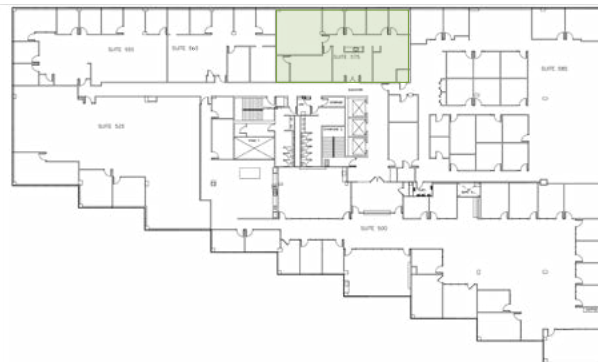

FLOOR PLANS Fifth Floor

1011 East Touhy

Suite 575 | SF: 2,466

- Second-generation office space with existing layout in place

For information contact:
IGNACIO FELLER
Commercial Real Estate Director
(847) 777-9513
ifeller@ohareoffices.com
OhareOffices.com