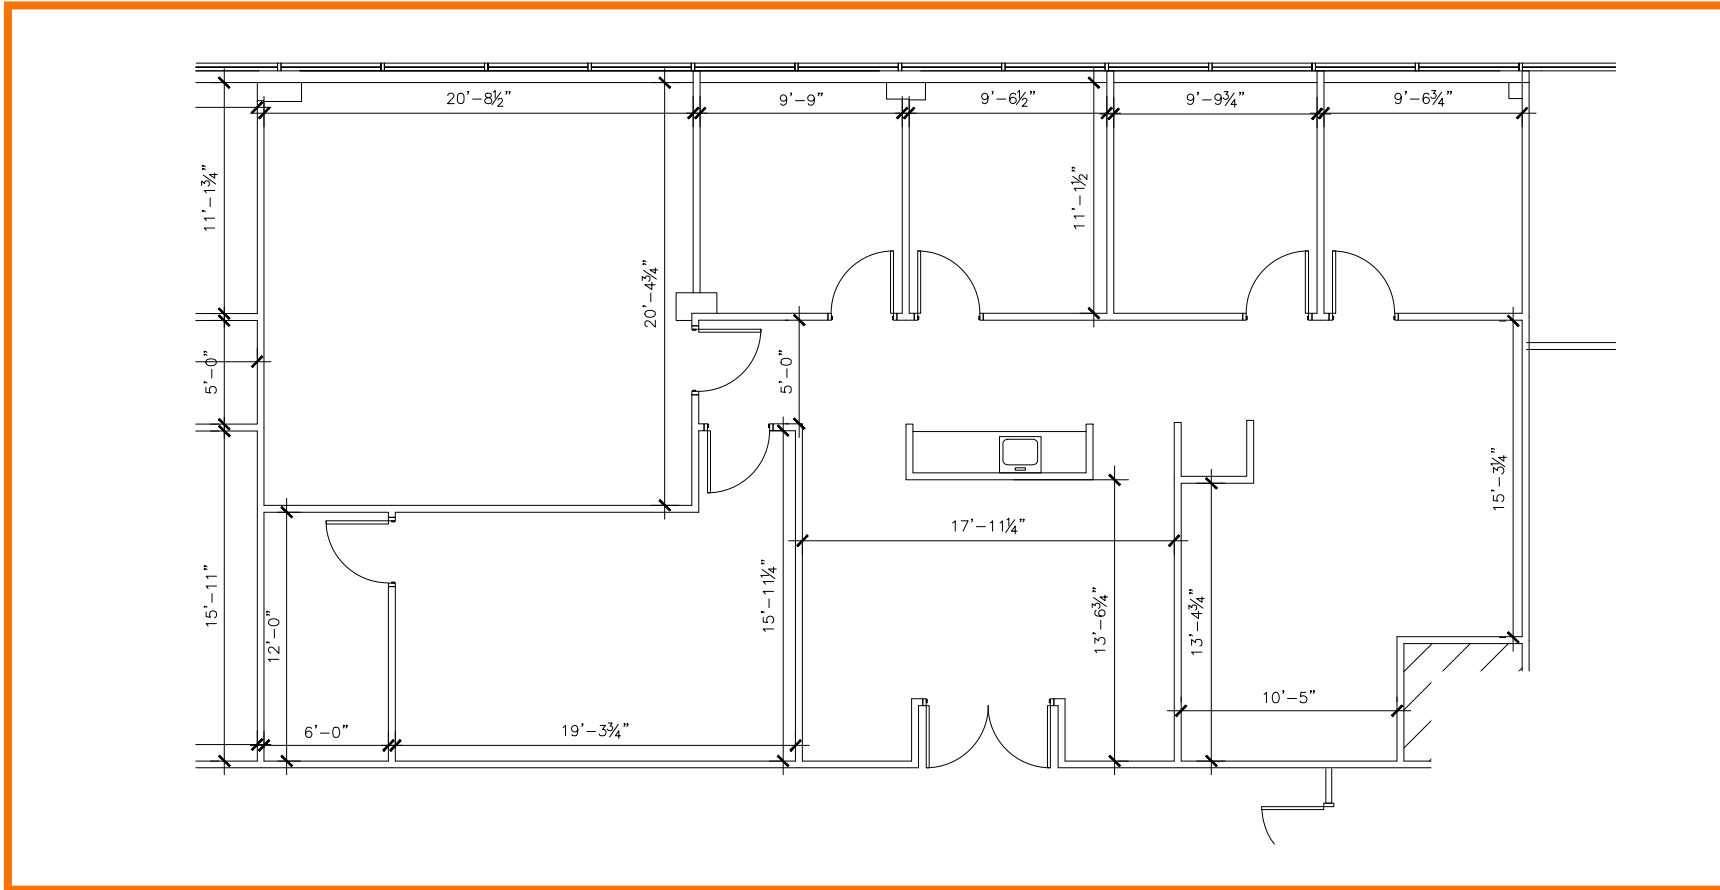

FLOOR PLANS Fifth Floor

1011 East Touhy

Suite 575 | SF: 2,466

- Second-generation office space with existing layout in place

For information contact:
IGNACIO FELLER
Commercial Real Estate Director
(847) 777-9513
ifeller@ohareoffices.com
OhareOffices.com