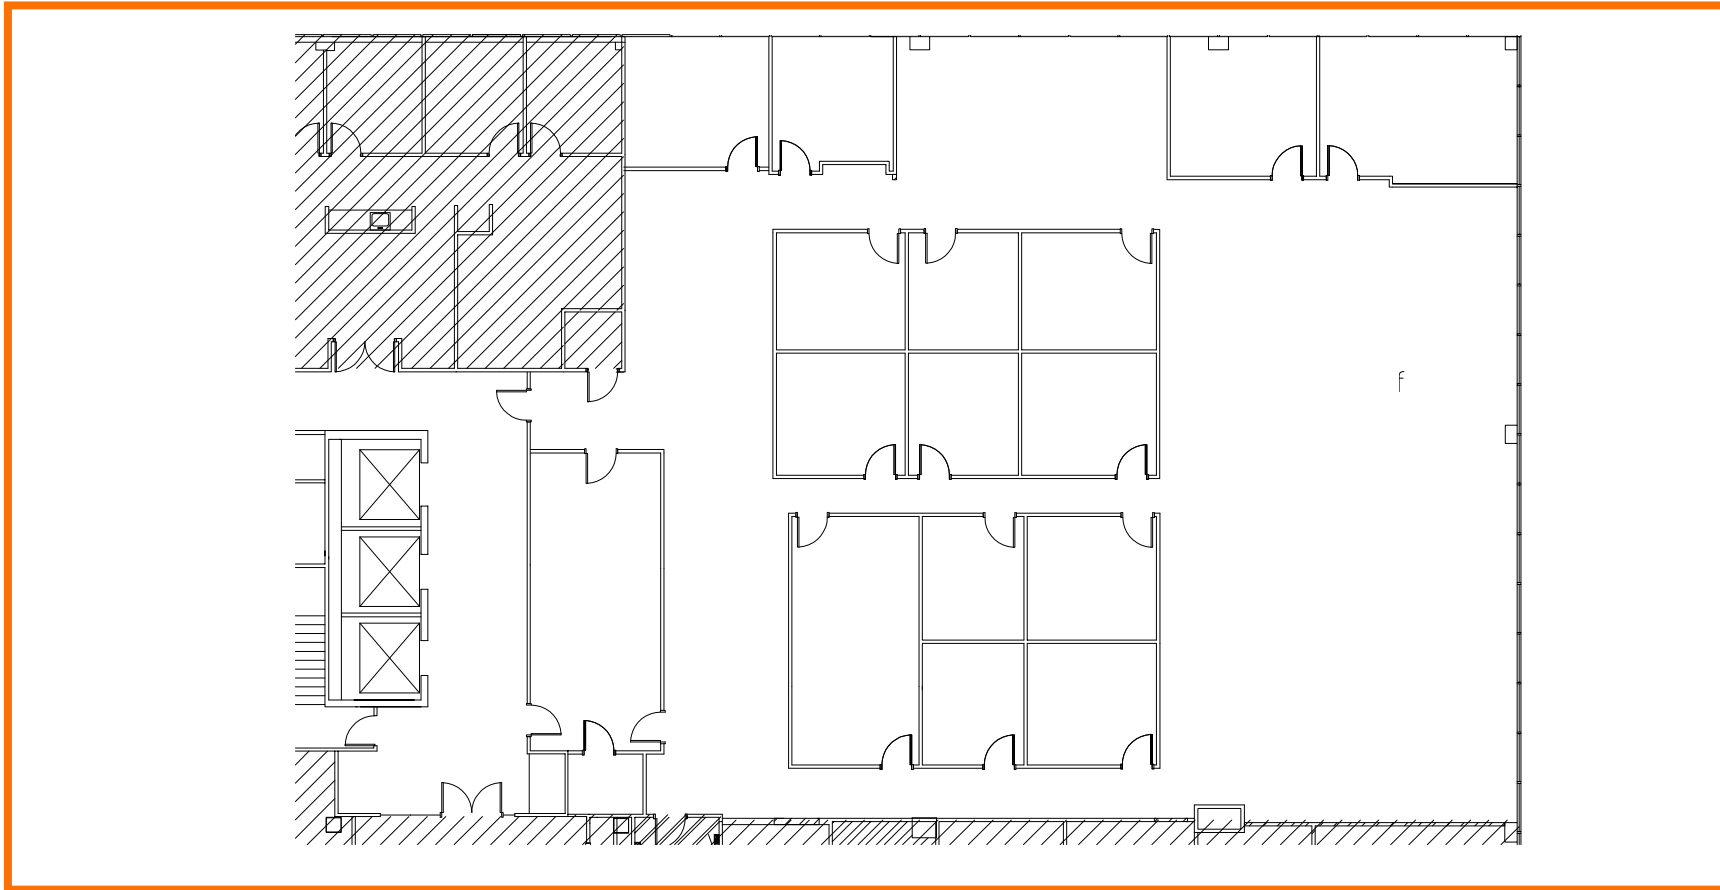

# FLOOR PLANS Fifth Floor

1011 East Touhy

Suite 585 | SF: 9,299

**For information contact:**  
**IGNACIO FELLER**  
Commercial Real Estate Director  
(847) 777-9513  
ifeller@ohareoffices.com  
OhareOffices.com