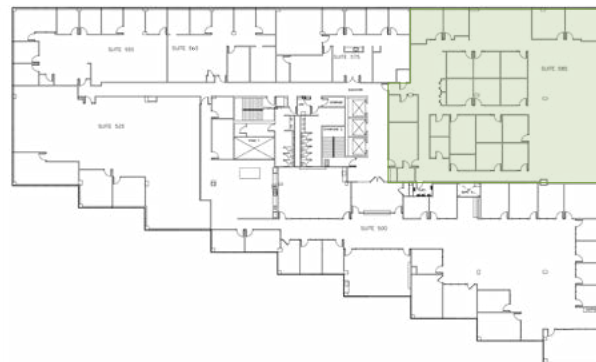

# FLOOR PLANS Fifth Floor

1011 East Touhy

Suite 585 | SF: 9,299

**For information contact:**  
**IGNACIO FELLER**  
Commercial Real Estate Director  
(847) 777-9513  
ifeller@ohareoffices.com  
OhareOffices.com