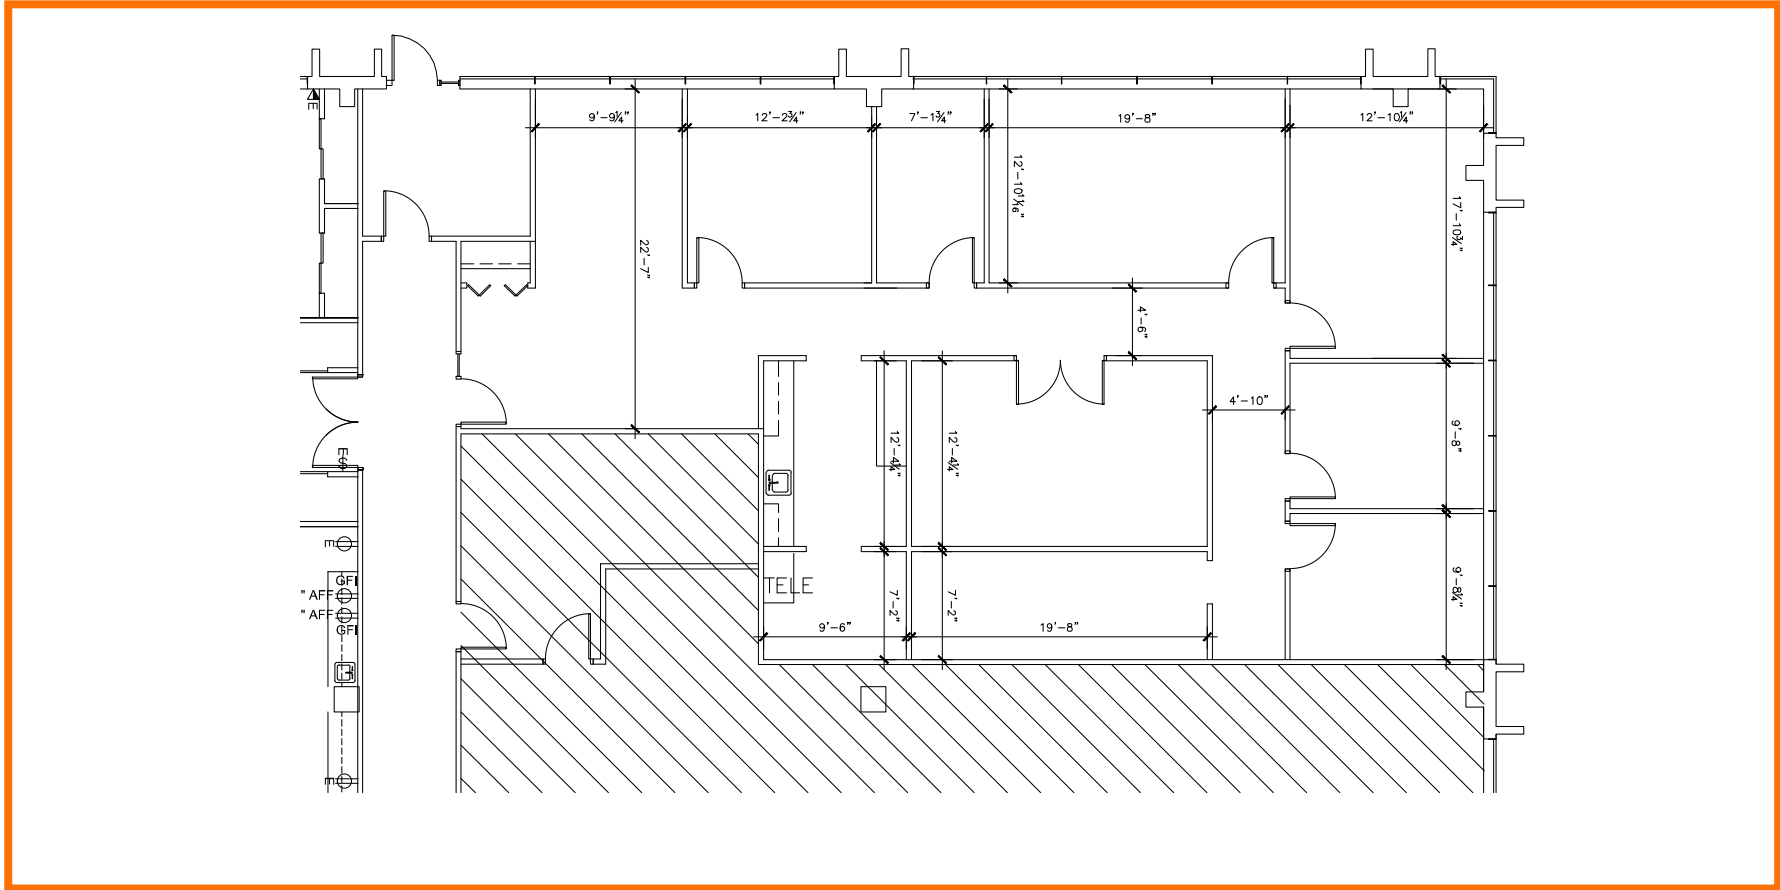

FLOOR PLANS First Floor

1111 East Touhy

Suite 100 | SF: 2,817

For information contact:
IGNACIO FELLER
Commercial Real Estate Director
(847) 777-9513
ifeller@ohareoffices.com
OhareOffices.com