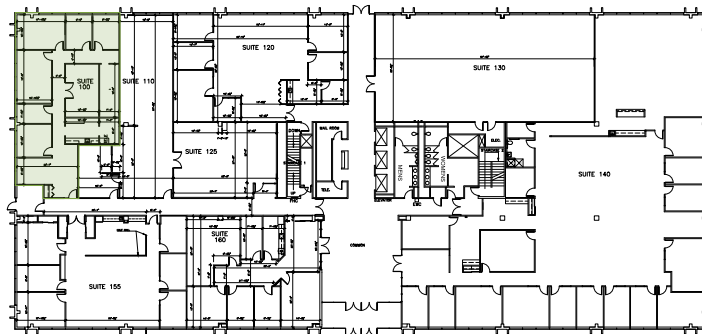

FLOOR PLANS First Floor

1111 East Touhy

Suite 100 | SF: 2,817

For information contact:
IGNACIO FELLER
Commercial Real Estate Director
(847) 777-9513
ifeller@ohareoffices.com
OhareOffices.com