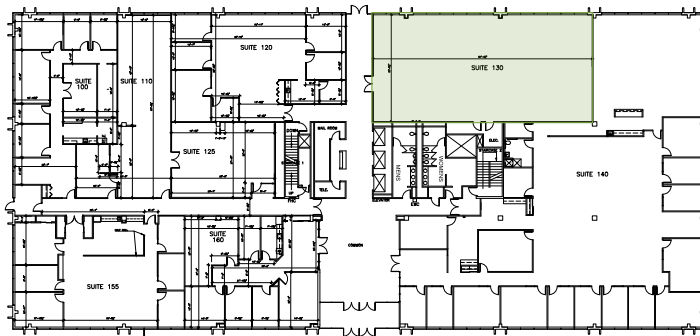

# FLOOR PLANS First Floor

1111 East Touhy

**Suite 130** | SF: 3,848

- Built to Suit

**For information contact:**  
**IGNACIO FELLER**  
Commercial Real Estate Director  
(847) 777-9513  
ifeller@ohareoffices.com  
OhareOffices.com