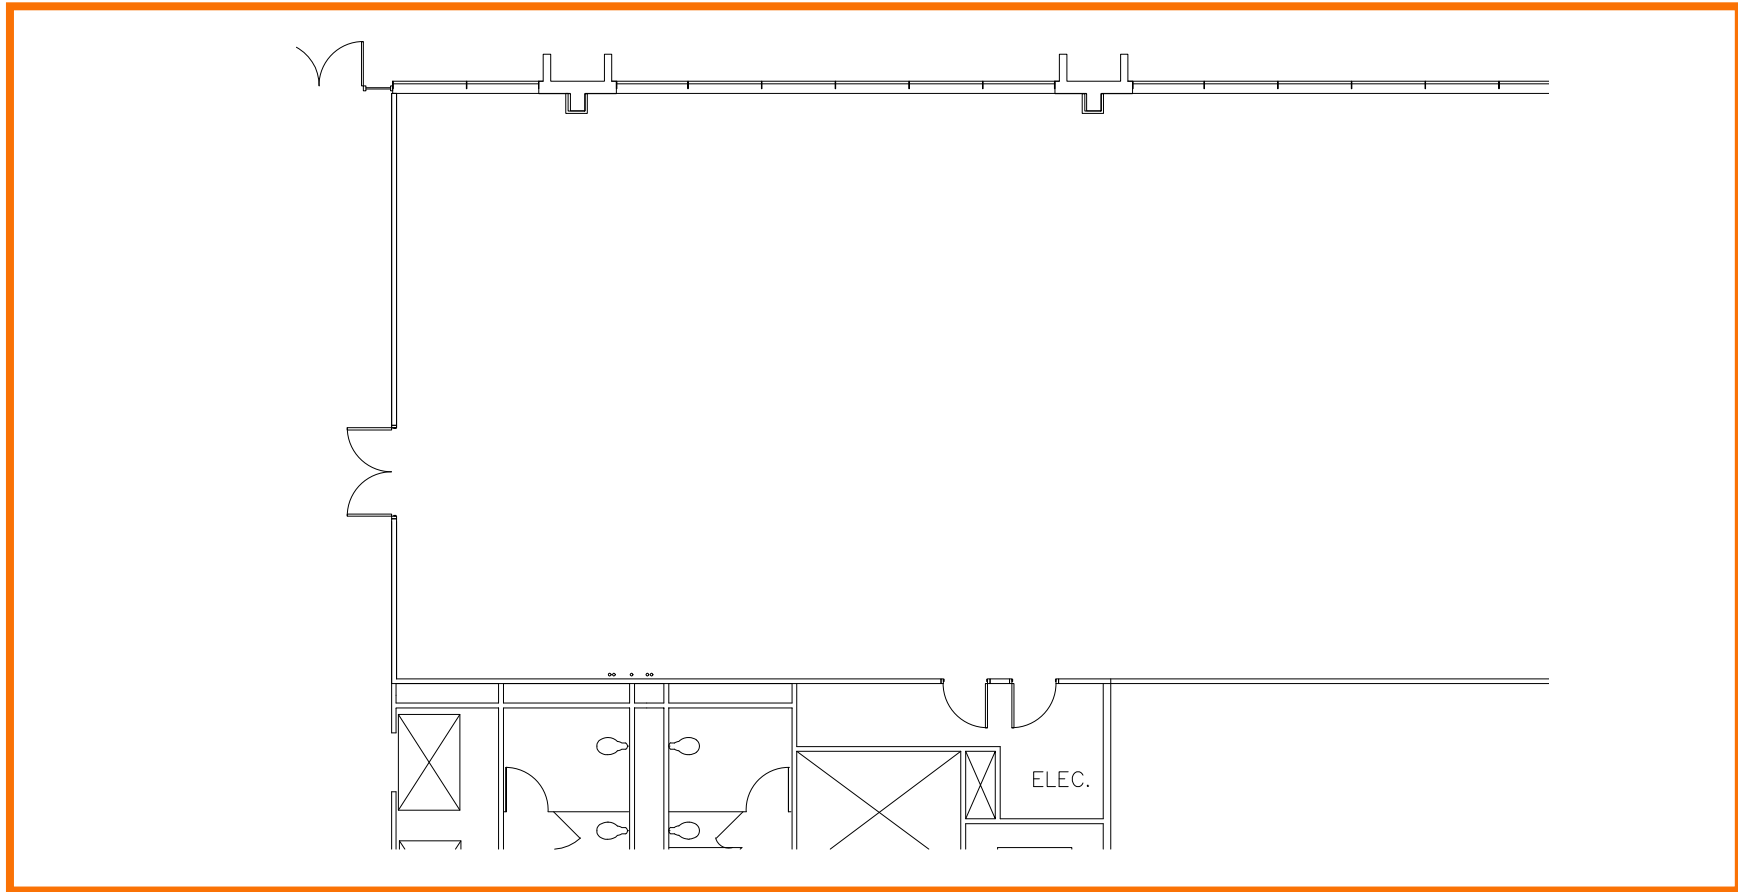

# FLOOR PLANS First Floor

1111 East Touhy

**Suite 130** | SF: 3,848

- Built to Suit

**For information contact:**  
**IGNACIO FELLER**  
Commercial Real Estate Director  
(847) 777-9513  
ifeller@ohareoffices.com  
OhareOffices.com