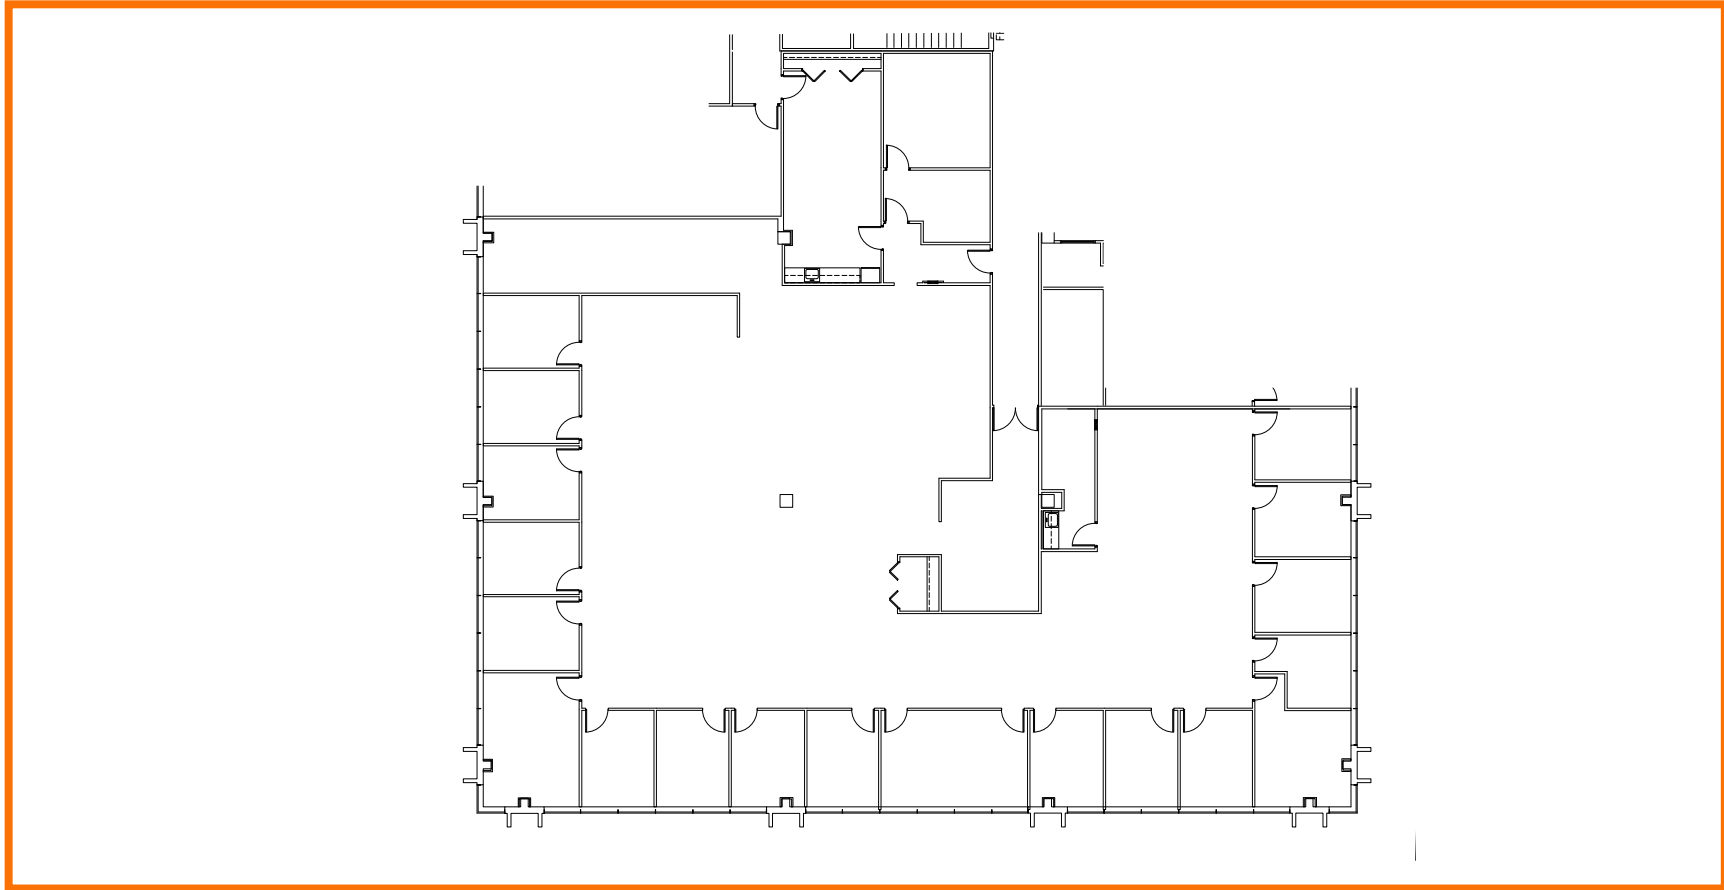

FLOOR PLANS Second Floor

1111 East Touhy

Suite 240 | SF: 9,671

For information contact:
IGNACIO FELLER
Commercial Real Estate Director
(847) 777-9513
ifeller@ohareoffices.com
OhareOffices.com