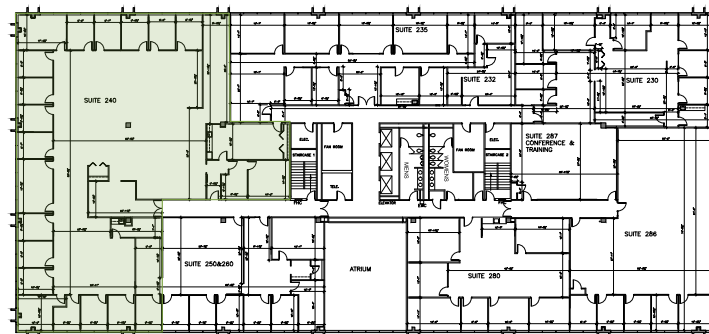

FLOOR PLANS Second Floor

1111 East Touhy

Suite 240 | SF: 9,671

For information contact:
IGNACIO FELLER
Commercial Real Estate Director
(847) 777-9513
ifeller@ohareoffices.com
OhareOffices.com