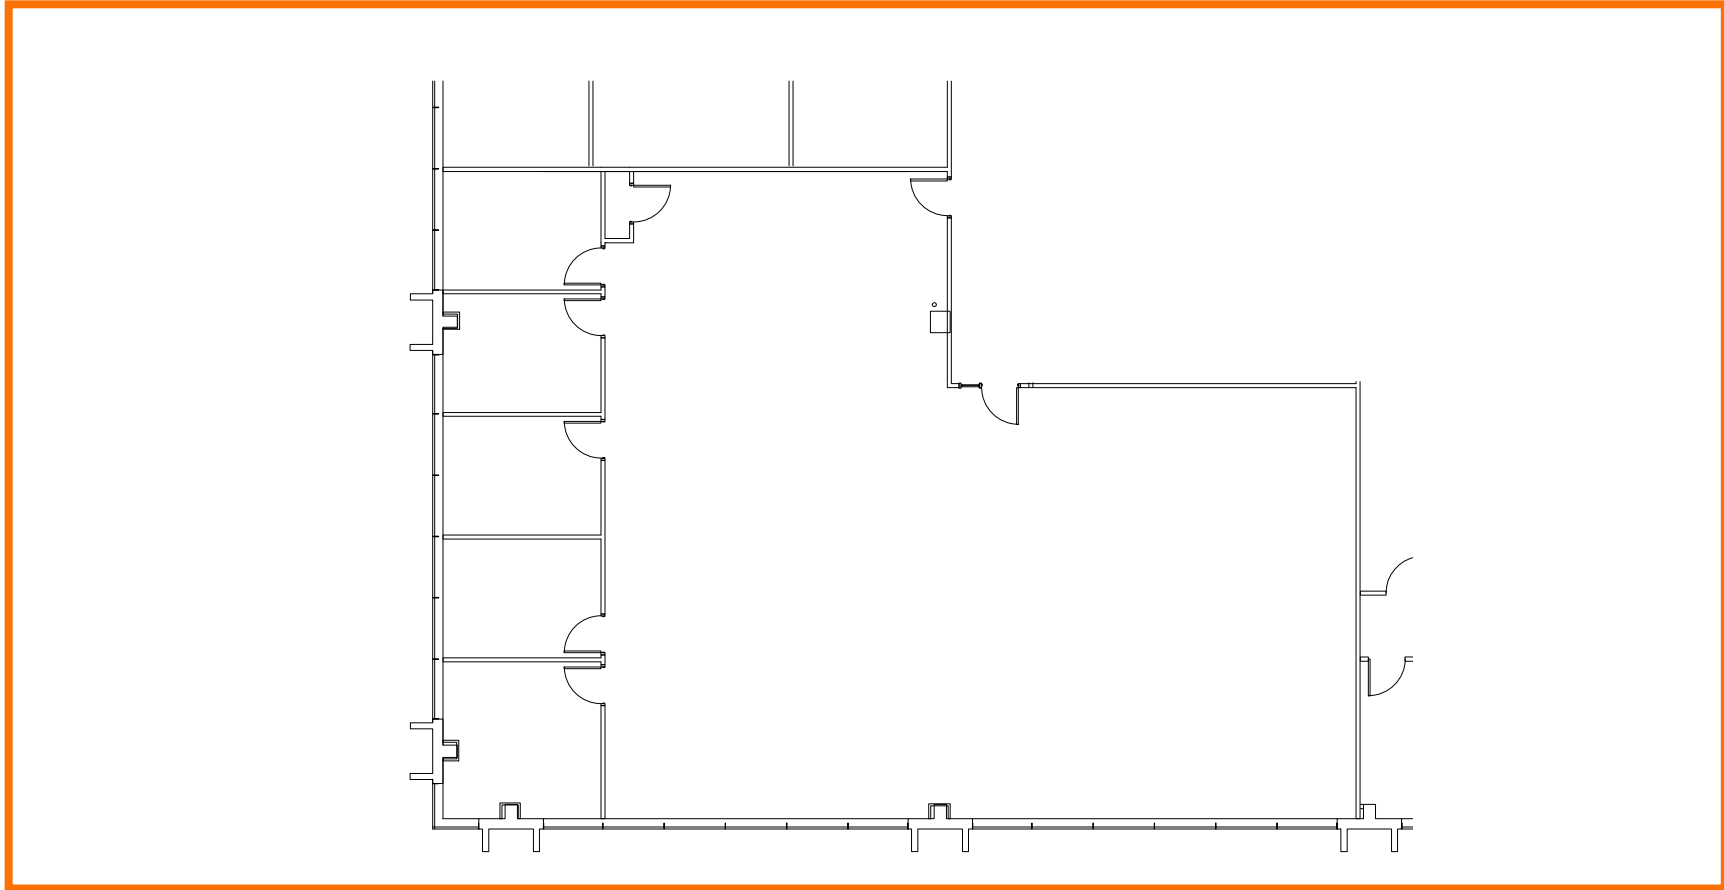

FLOOR PLANS Second Floor

1111 East Touhy

Suite 286 | SF: 4,021

For information contact:
IGNACIO FELLER
Commercial Real Estate Director
(847) 777-9513
ifeller@ohareoffices.com
OhareOffices.com