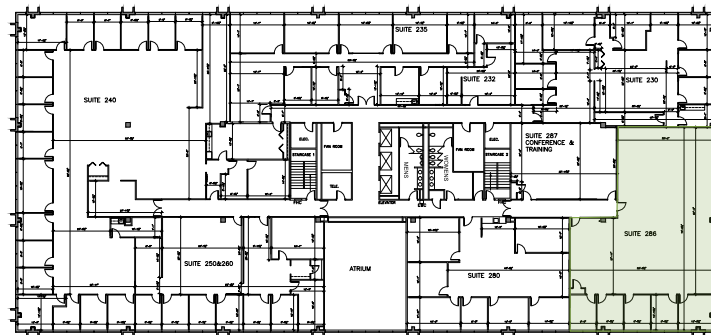

FLOOR PLANS Second Floor

1111 East Touhy

Suite 286 | SF: 4,021

For information contact:
IGNACIO FELLER
Commercial Real Estate Director
(847) 777-9513
ifeller@ohareoffices.com
OhareOffices.com