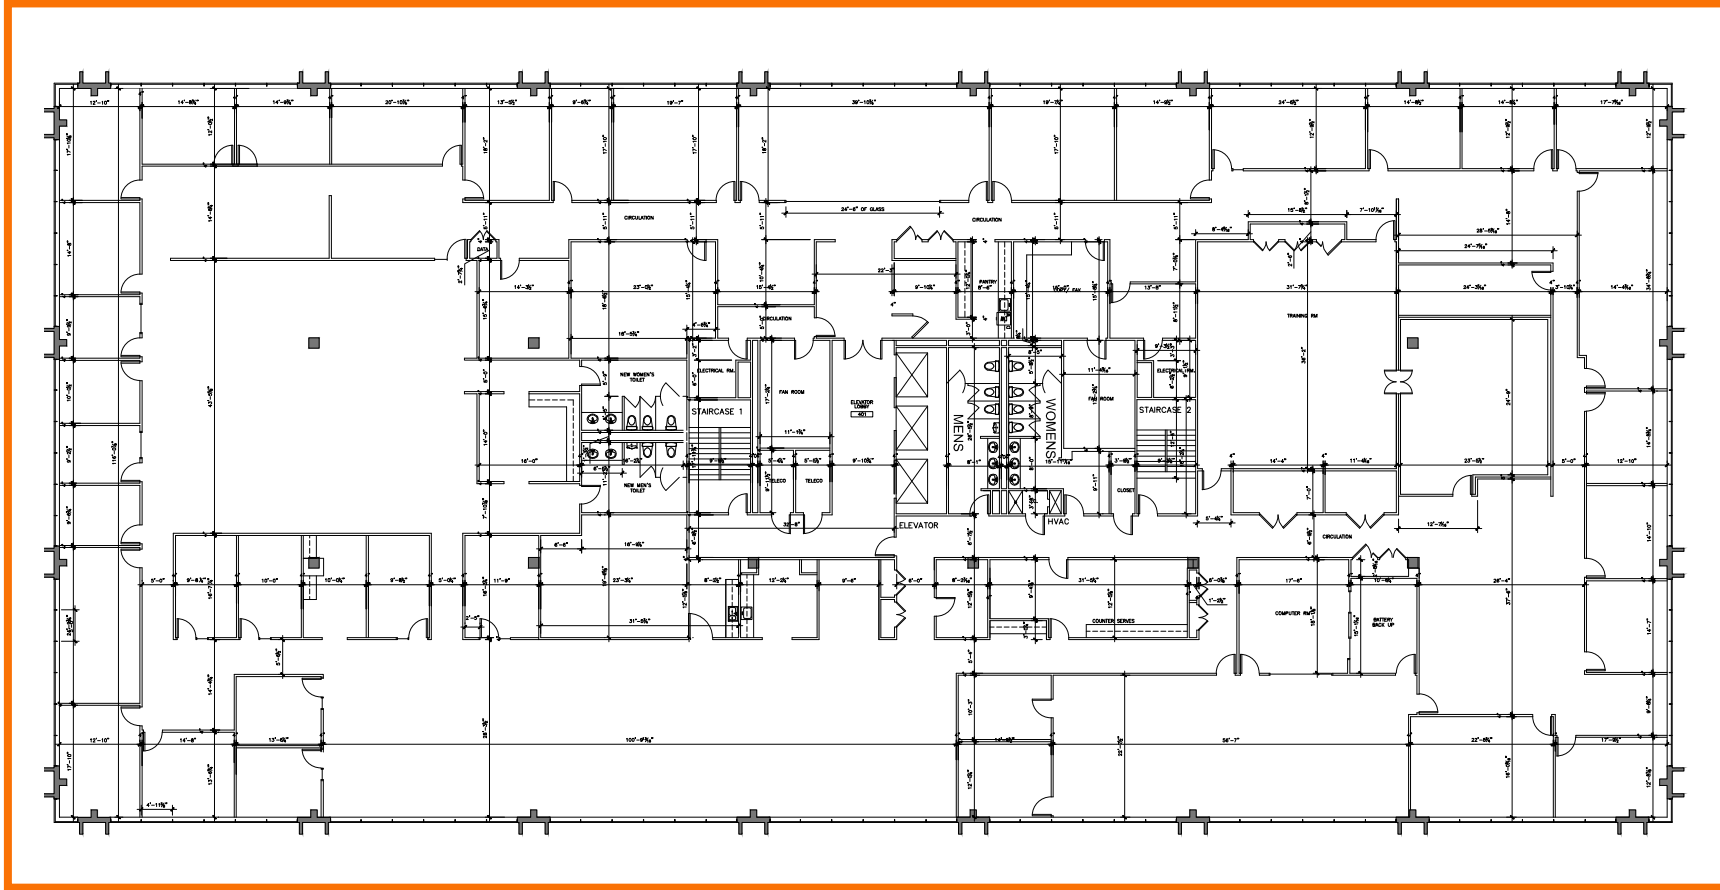

FLOOR PLANS Fourth Floor

1111 East Touhy

Suite 400 | SF: 31,837
Entire Floor

For information contact:
IGNACIO FELLER
Commercial Real Estate Director
(847) 777-9513
ifeller@ohareoffices.com
OhareOffices.com