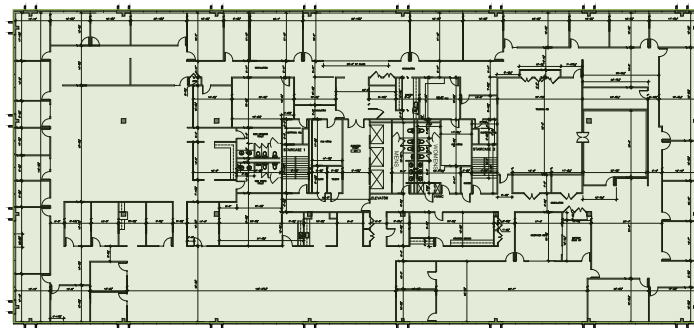

FLOOR PLANS Fourth Floor

1111 East Touhy

Suite 400 | SF: 31,837
Entire Floor

For information contact:
IGNACIO FELLER
Commercial Real Estate Director
(847) 777-9513
ifeller@ohareoffices.com
OhareOffices.com