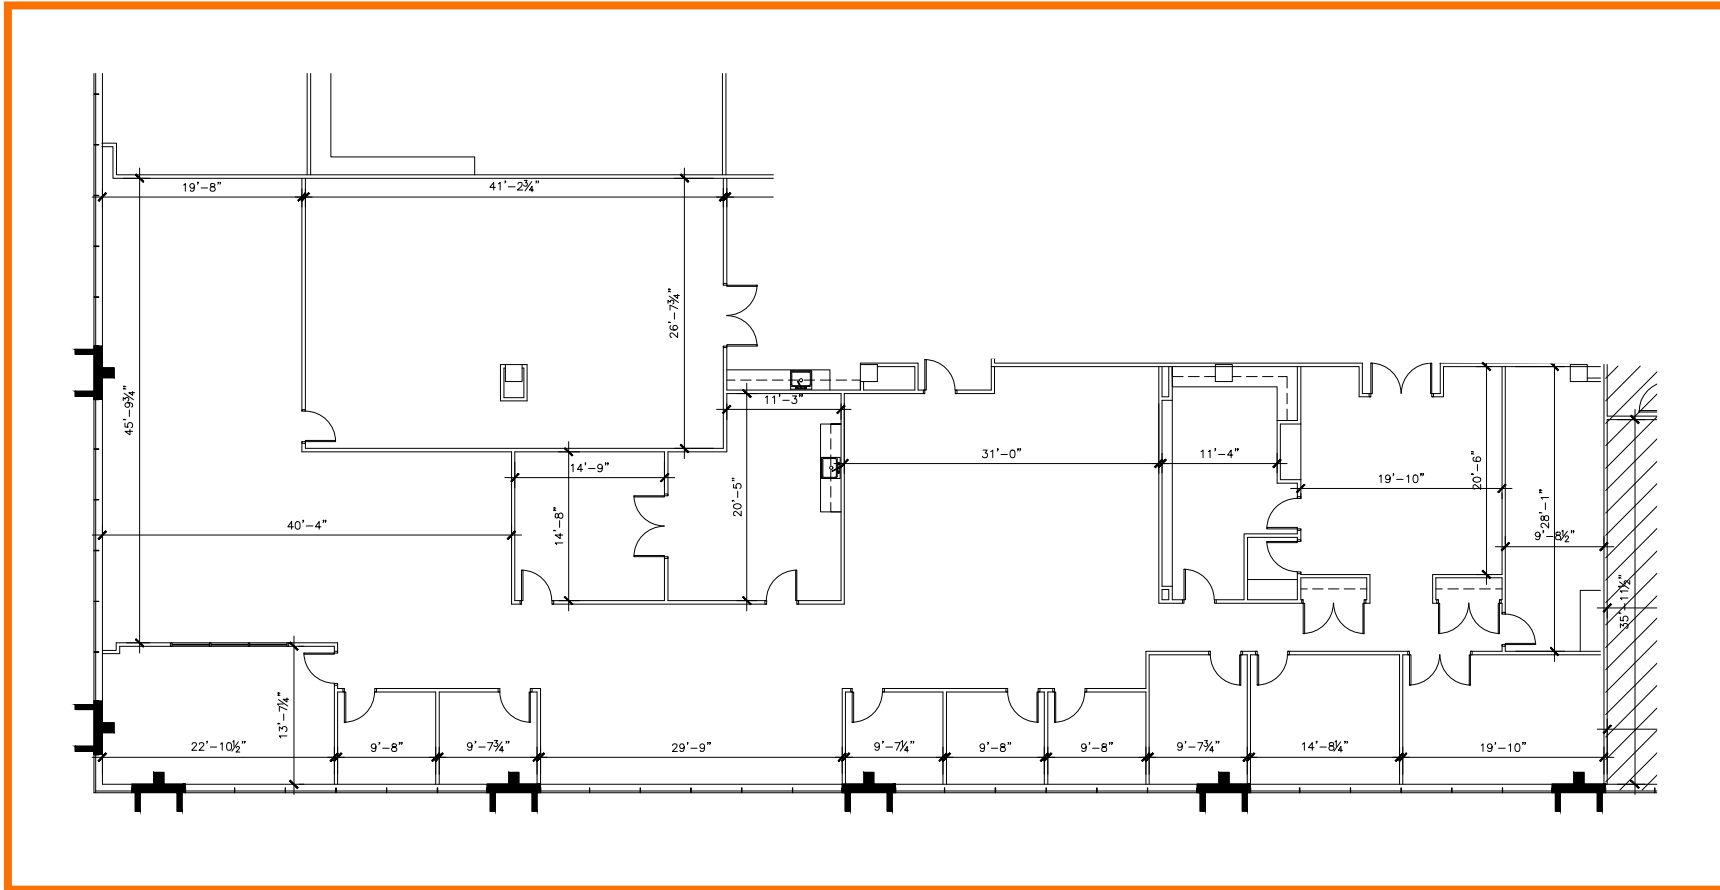

FLOOR PLANS Fifth Floor

1111 East Touhy

Suite 550 | SF: 9,136

- Fully built-out standard office layout

For information contact:
IGNACIO FELLER
Commercial Real Estate Director
(847) 777-9513
ifeller@ohareoffices.com
OhareOffices.com