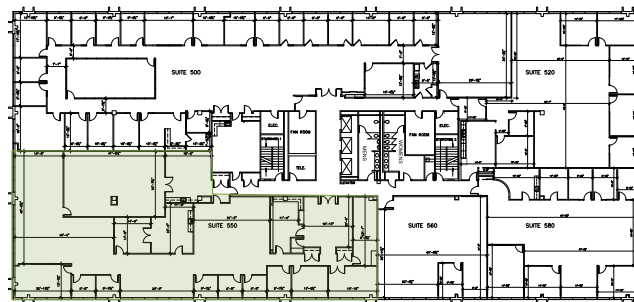

FLOOR PLANS Fifth Floor

1111 East Touhy

Suite 550 | SF: 9,136

- Fully built-out standard office layout

For information contact:
IGNACIO FELLER
Commercial Real Estate Director
(847) 777-9513
ifeller@ohareoffices.com
OhareOffices.com