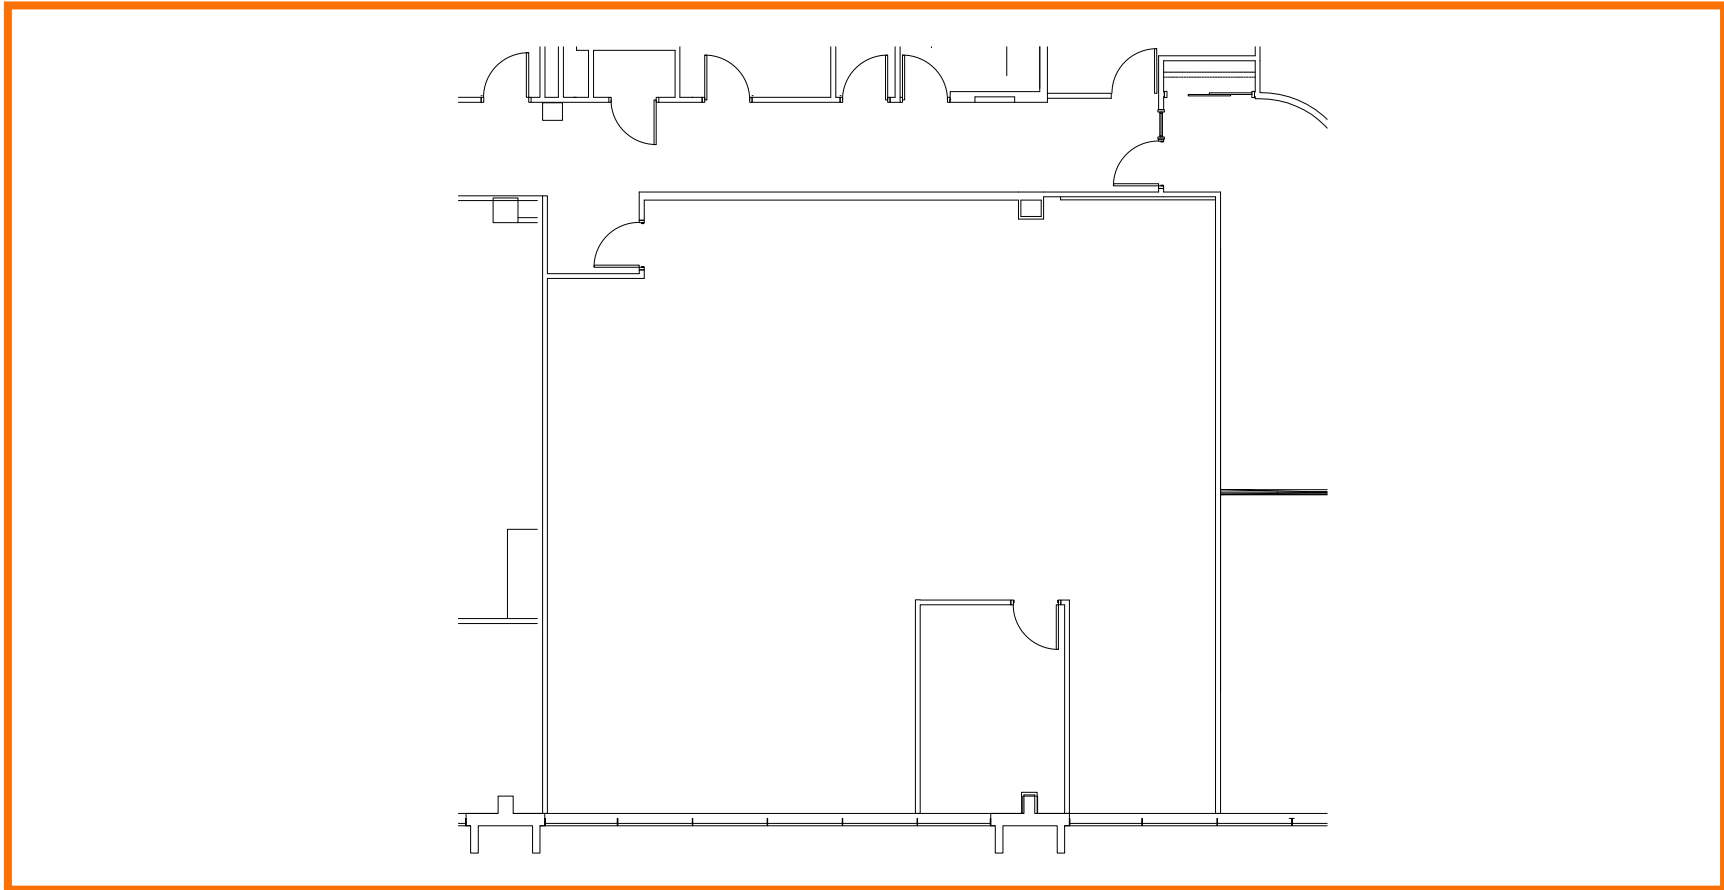

FLOOR PLANS Fifth Floor

1111 East Touhy

Suite 560 | SF: 2,210

- Second-generation office space with existing layout

For information contact:
IGNACIO FELLER
Commercial Real Estate Director
(847) 777-9513
ifeller@ohareoffices.com
OhareOffices.com