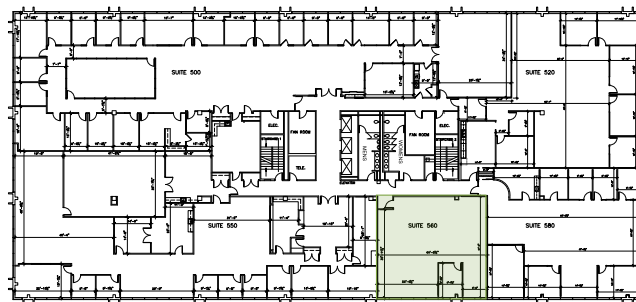

FLOOR PLANS Fifth Floor

1111 East Touhy

Suite 560 | SF: 2,210

- Second-generation office space with existing layout

For information contact:
IGNACIO FELLER
Commercial Real Estate Director
(847) 777-9513
ifeller@ohareoffices.com
OhareOffices.com