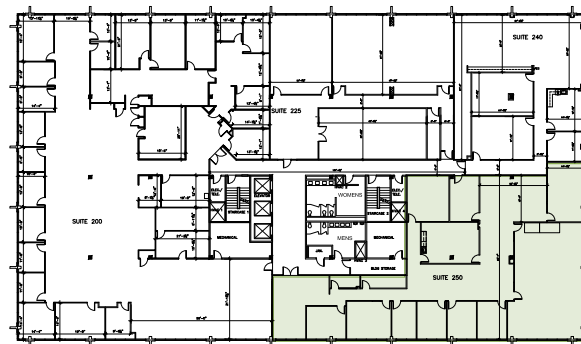

# FLOOR PLANS Second Floor

999 East Touhy

**Suite 250** | SF: 6,942

**For information contact:**  
**IGNACIO FELLER**  
Commercial Real Estate Director  
(847) 777-9513  
ifeller@ohareoffices.com  
OhareOffices.com