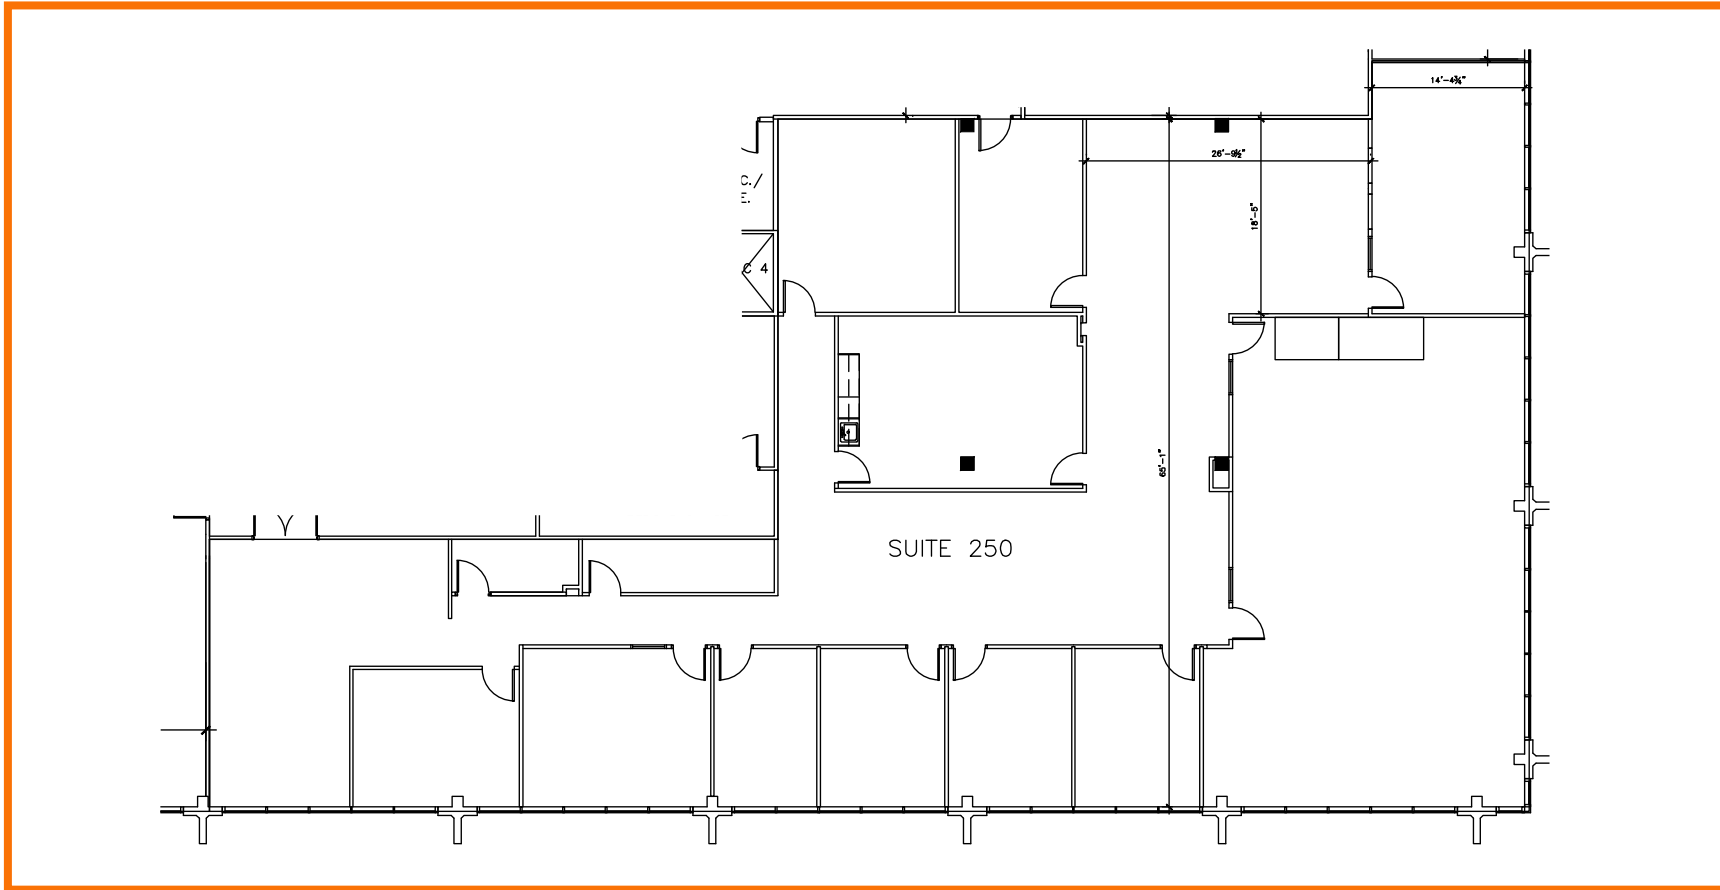

# FLOOR PLANS Second Floor

999 East Touhy

**Suite 250** | SF: 6,942

**For information contact:**  
**IGNACIO FELLER**  
Commercial Real Estate Director  
(847) 777-9513  
ifeller@ohareoffices.com  
OhareOffices.com