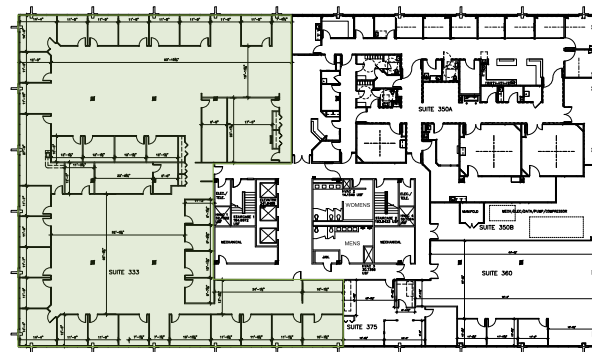

FLOOR PLANS Third Floor

999 East Touhy

Suite 333 | SF: 14,799

For information contact:
IGNACIO FELLER
Commercial Real Estate Director
(847) 777-9513
ifeller@ohareoffices.com
OhareOffices.com