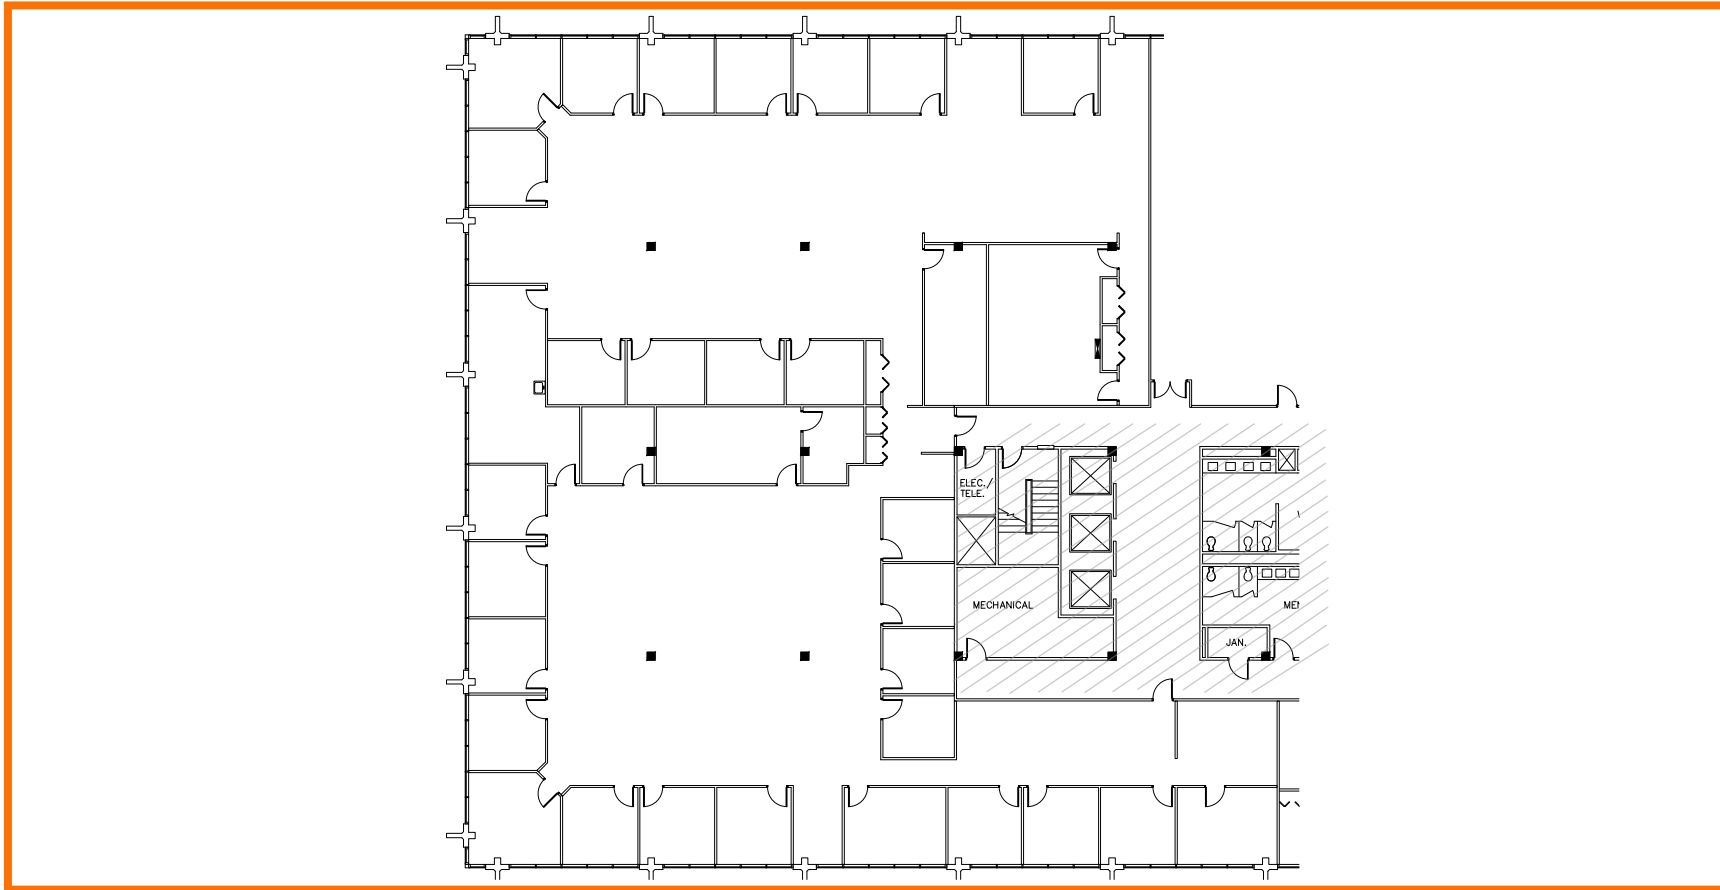

FLOOR PLANS Third Floor

999 East Touhy

Suite 333 | SF: 14,799

For information contact:
IGNACIO FELLER
Commercial Real Estate Director
(847) 777-9513
ifeller@ohareoffices.com
OhareOffices.com