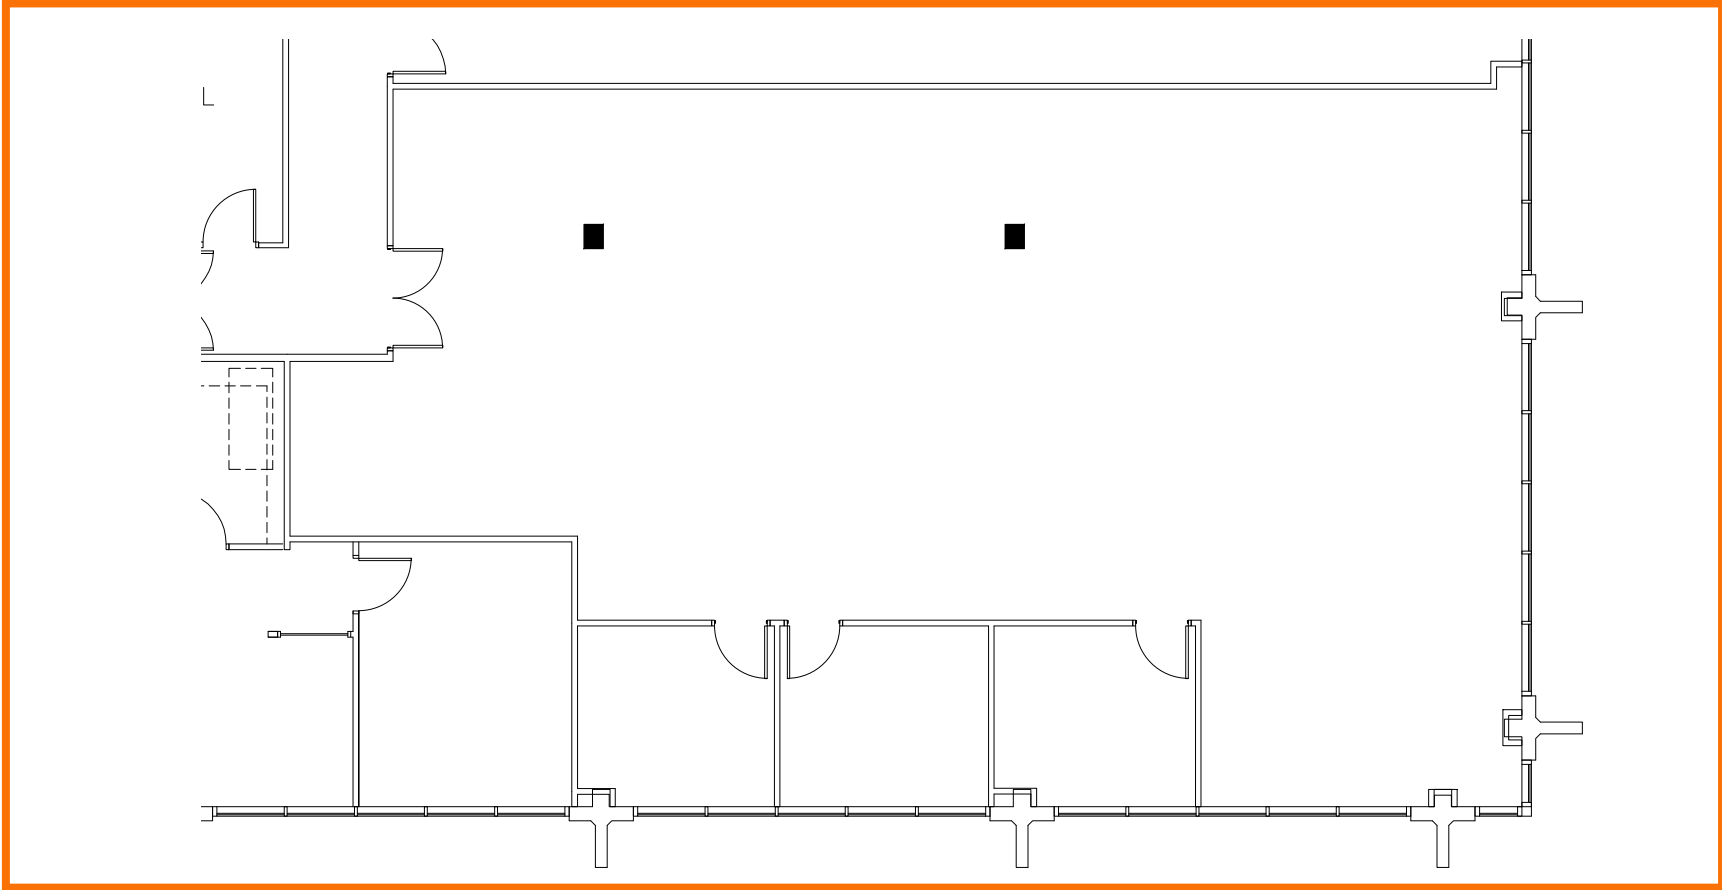

FLOOR PLANS Third Floor

999 East Touhy

Suite 360 | SF: 2,951

For information contact:
IGNACIO FELLER
Commercial Real Estate Director
(847) 777-9513
ifeller@ohareoffices.com
OhareOffices.com