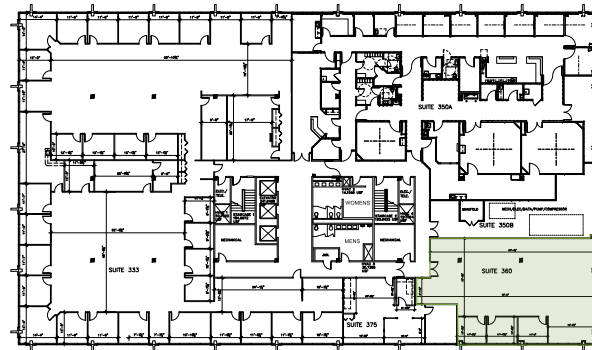

FLOOR PLANS Third Floor

999 East Touhy

Suite 360 | SF: 2,951

For information contact:
IGNACIO FELLER
Commercial Real Estate Director
(847) 777-9513
ifeller@ohareoffices.com
OhareOffices.com