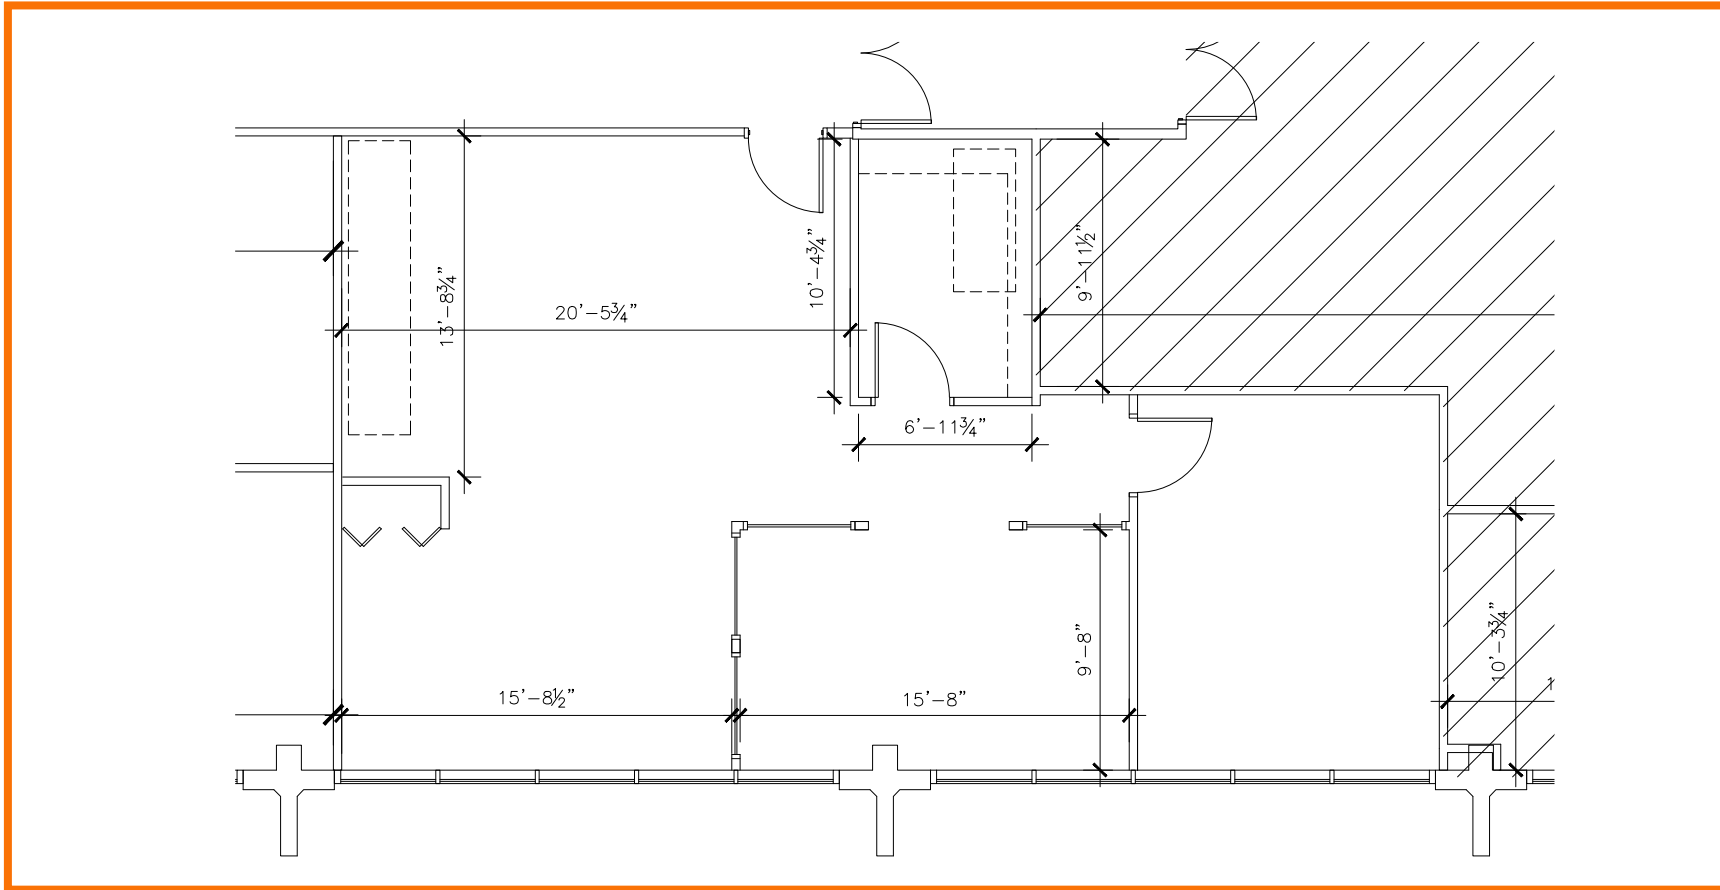

# FLOOR PLANS Third Floor

999 East Touhy

**Suite 375** | SF: 1,123

**For information contact:**  
**IGNACIO FELLER**  
Commercial Real Estate Director  
(847) 777-9513  
ifeller@ohareoffices.com  
OhareOffices.com