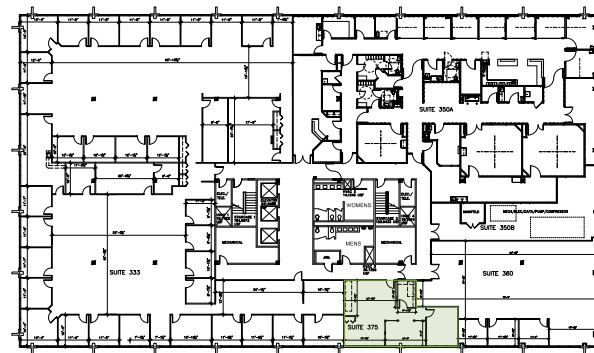

# FLOOR PLANS Third Floor

999 East Touhy

**Suite 375** | SF: 1,123

**For information contact:**  
**IGNACIO FELLER**  
Commercial Real Estate Director  
(847) 777-9513  
ifeller@ohareoffices.com  
OhareOffices.com