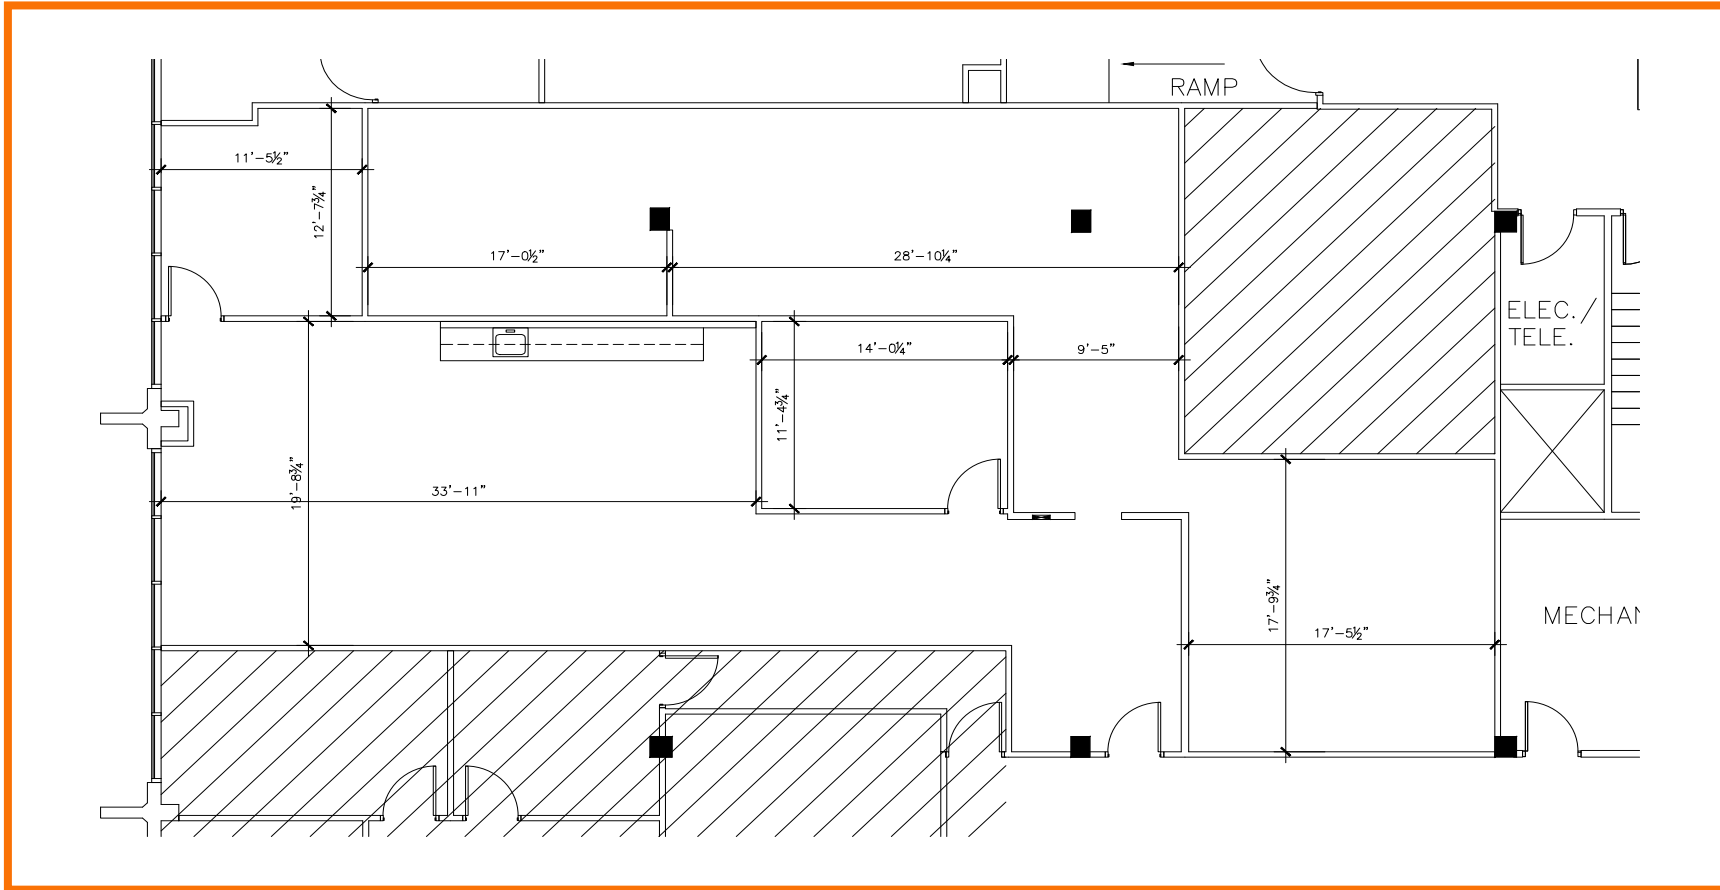

FLOOR PLANS Fourth Floor

999 East Touhy

Suite 460 | SF: 2,635

For information contact:
IGNACIO FELLER
Commercial Real Estate Director
(847) 777-9513
ifeller@ohareoffices.com
OhareOffices.com