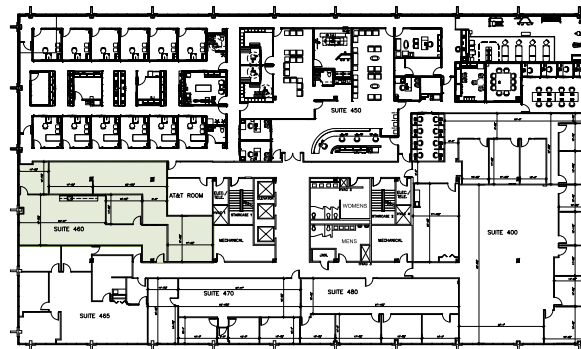

FLOOR PLANS Fourth Floor

999 East Touhy

Suite 460 | SF: 2,635

For information contact:
IGNACIO FELLER
Commercial Real Estate Director
(847) 777-9513
ifeller@ohareoffices.com
OhareOffices.com