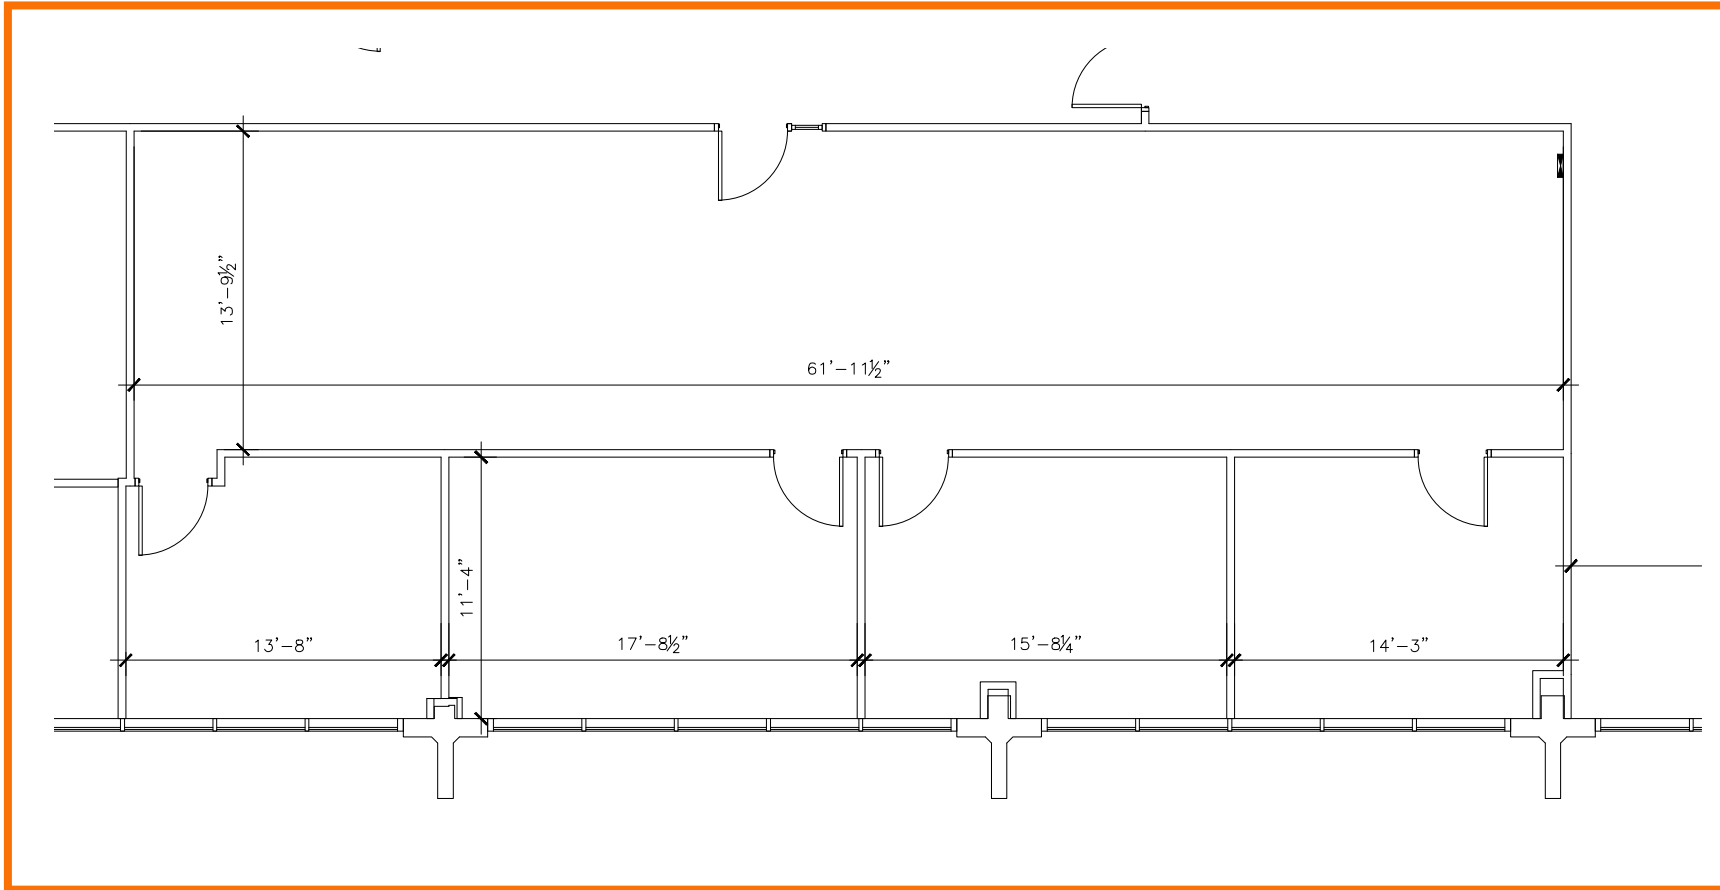

FLOOR PLANS Fourth Floor

999 East Touhy

Suite 470 | SF: 1,772

For information contact:
IGNACIO FELLER
Commercial Real Estate Director
(847) 777-9513
ifeller@ohareoffices.com
OhareOffices.com