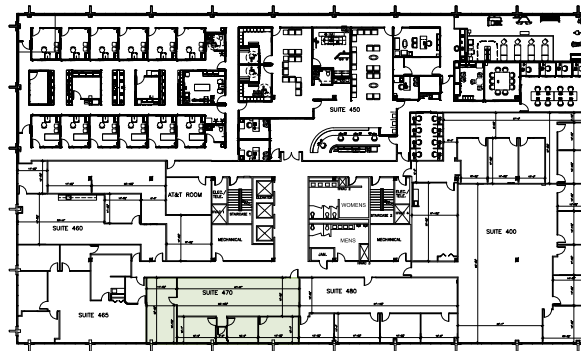

FLOOR PLANS Fourth Floor

999 East Touhy

Suite 470 | SF: 1,772

For information contact:
IGNACIO FELLER
Commercial Real Estate Director
(847) 777-9513
ifeller@ohareoffices.com
OhareOffices.com