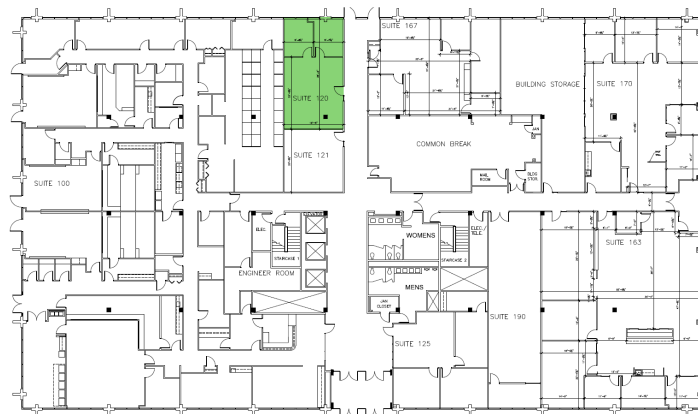

FLOOR PLANS First Floor

999 E. Touhy Ave.

Suite 120 | SF: 836

For information contact:
IGNACIO FELLER
Commercial Real Estate Director
(847) 777-9513
ifeller@ohareoffices.com
OhareOffices.com