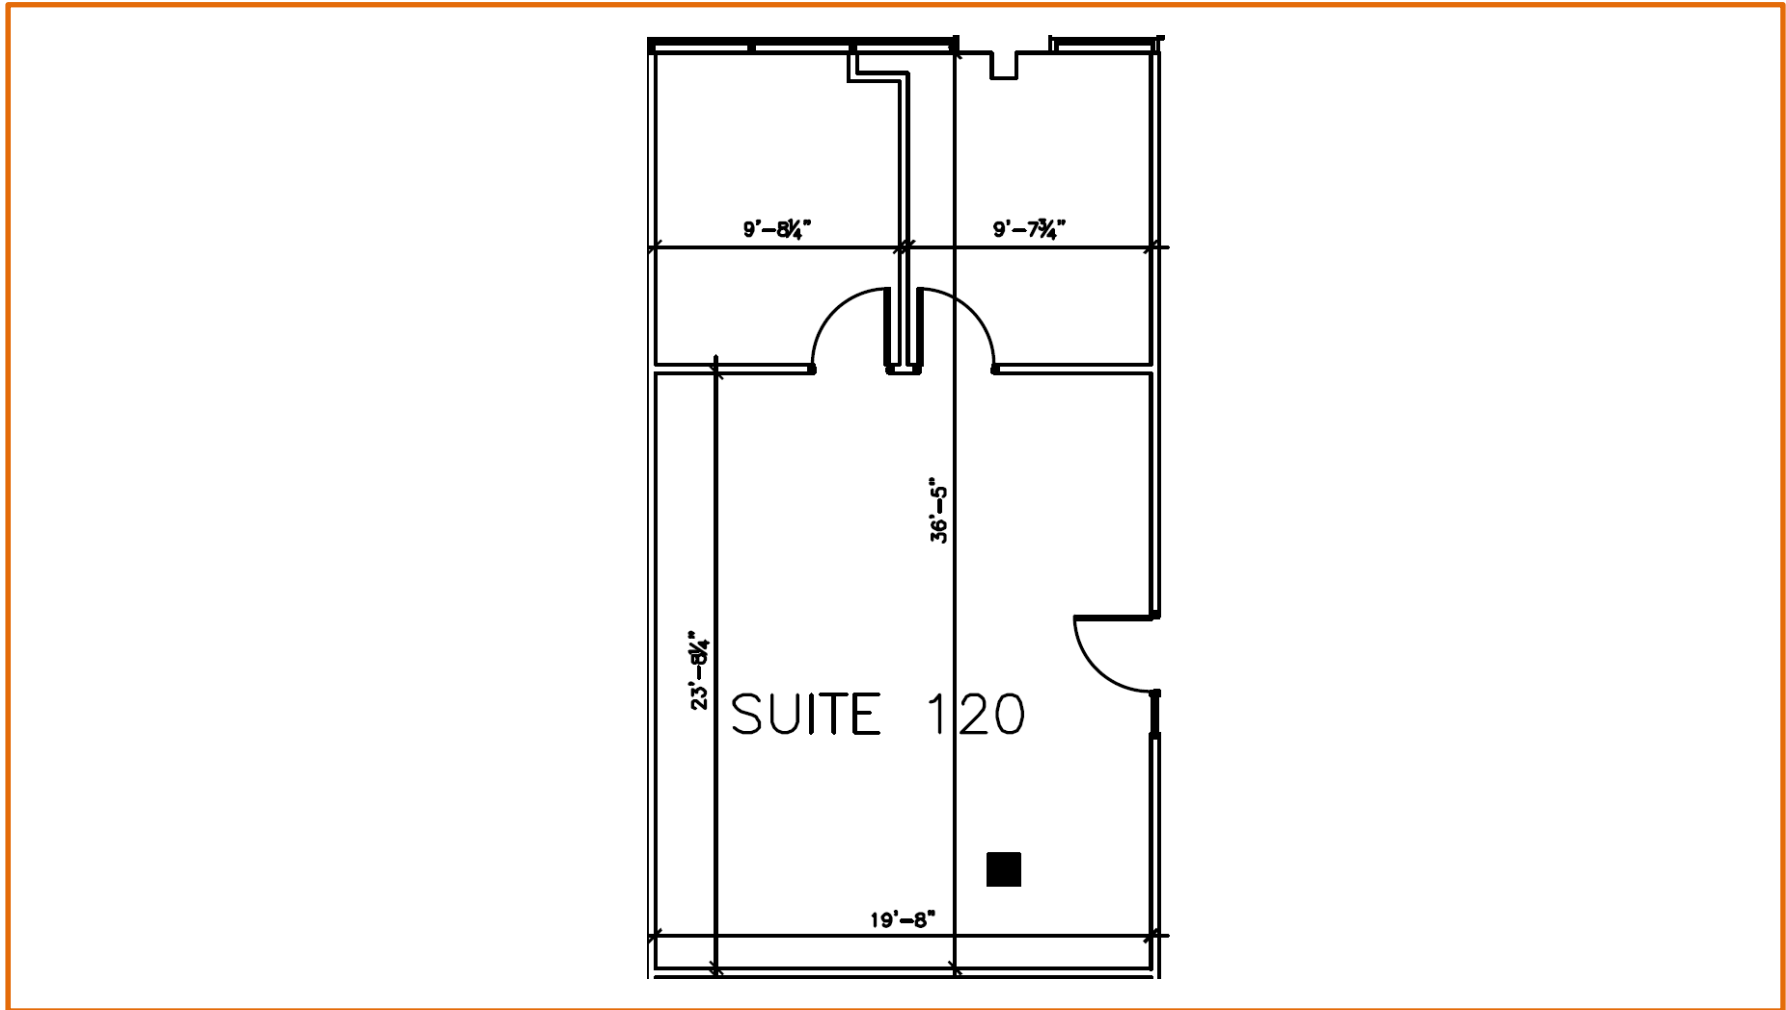

FLOOR PLANS First Floor

999 E. Touhy Ave.

Suite 120 | SF: 836

For information contact:
IGNACIO FELLER
Commercial Real Estate Director
(847) 777-9513
ifeller@ohareoffices.com
OhareOffices.com